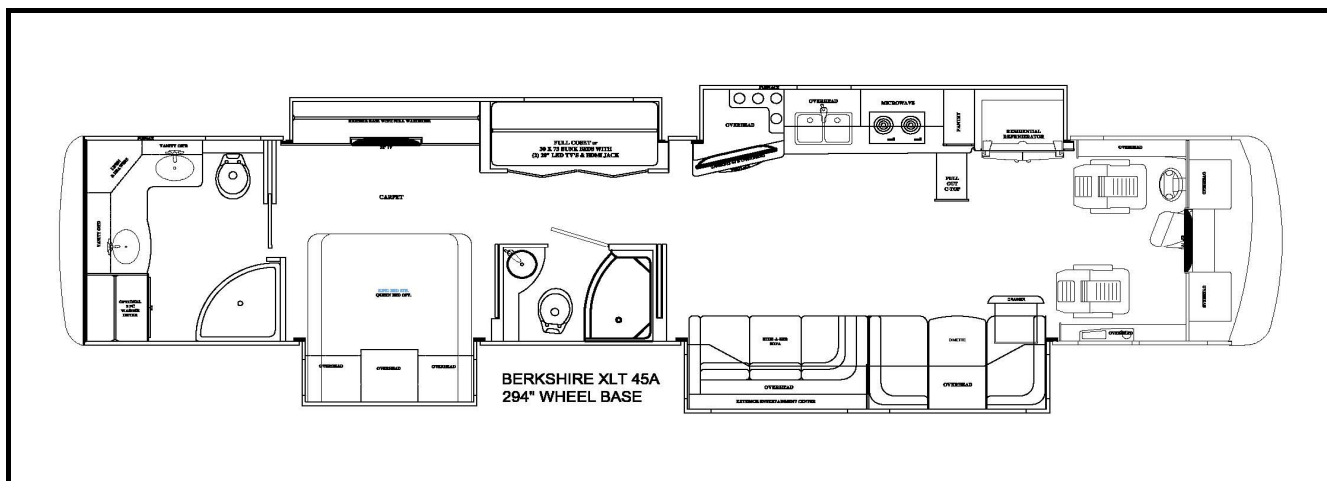

**Forest River Diesel
2021 Berkshire XLT
45A**

Notes:

1) Complete hose kit number is 70059

Item, Length	Description / Location	Qty	Color	Part Number
Kit	(Items listed below)	1		8113E & 8113F
Pump	6-Function, 2 rooms, Jacks	1		7731KS
Jacks(Front)	12,000 lbs, 16" Stroke	2		7214
Jacks(Rear)	17,500 lbs, 18" Stroke	2		7134
Control Panel	Located to the left of the drivers seat	1		2730SBT
Main Harness	Connects pump and Control Panel	1		6168-20
Hose, 4'	Pump to Jack, DS Front Top	1	Brown	2459
Hose, 4'	Pump to Jack, DS Front Bottom	1	Brown Stripe	2459
Hose, 8'	Pump to Jack, PS Front Top	1	White	2463
Hose, 8'	Pump to Jack, PS Front Bottom	1	White Stripe	2463
Hose, 34'	Pump to Jack, PS Rear Top	1	Yellow	2484
Hose, 10'	DS Rear Bottom, PS Rear Bottom	1	Yel Strp/Ora Strp	2465
Hose, 32'	Pump to Jack, DS Rear Top	1	Orange	2482
Hose, 32'	Pump to Jack, DS Rear Bottom	1	Orange Stripe	2482
Slide Room 1	24" Above Floor(EQ)	1		70040
Hose, 18'	Pump to Room 1	2	Green	2473
Slide Room 2	Power Gear Electric	1		
Slide Room 3	Equalizer Electric	1		70006
Slide Room 4	32" Flush Floor(EQ)	1		70058A
Hose, 18'	Pump to Room 4	2	Purple	2473

Revisions