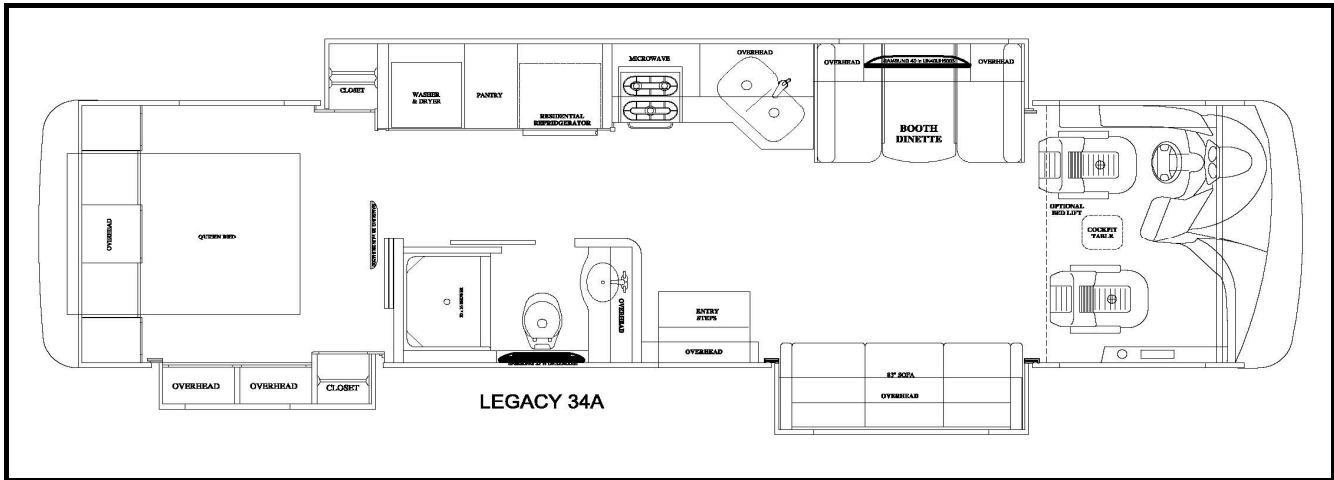

**Notes:**

1) Complete hose kit number is 70067

Item, Length	Description / Location	Qty	Color	Part Number
Kit	(Items listed below)	1		8413C & 8413D
Pump	6-Function, 2 Rooms, Jacks	1		7731KS
Jacks	12,000 lbs, 16" Stroke	4		7214
Control Panel	Located to the left of the drivers seat	1		2730SBT
Main Harness	Connects pump and Control Panel	1		6168-45
Sync Cylinder	Mounting between frame rails for slide	1		7903
Hose, 28'	Pump to Jack, DS Front Top	1	Brown	2535
Hose, 28'	Pump to Jack, DS Front Bottom	1	Brown Stripe	2535
Hose, 32'	Pump to Jack, PS Front Top	1	White	2482
Hose, 10'	DS Front Jack Bottom, PS Front Jack Bottom	1	Brn./Whi. Stripe	2465
Hose, 12'	Pump to Jack, PS Rear Top	1	Yellow	2467
Hose, 12'	Pump to Jack, PS Rear Bottom	1	Yellow Stripe	2467
Hose, 6'	Pump to Jack, DS Rear Top	1	Orange	2461
Hose, 6'	Pump to Jack, DS Rear Bottom	1	Orange Stripe	2461
Hose, 18'	Pump to Sync Cylinder	2	Green	2473
Slide Room 1	24" EQ (3) Platform Above Floor	1		(2) 7369, (1) 7662
Hose, 16'	Sync Cyl to Front Slide Cylinder	2	Green	2471
Hose, 16'	Sync Cyl to Rear Slide Cylinder	2	Green	2471
Slide Room 2	Lippert Electric	1		
Slide Room 3	24" EQ Platform Above Floor	1		7369
Hose, 26'	Pump to Room 3	2	Purple	3018