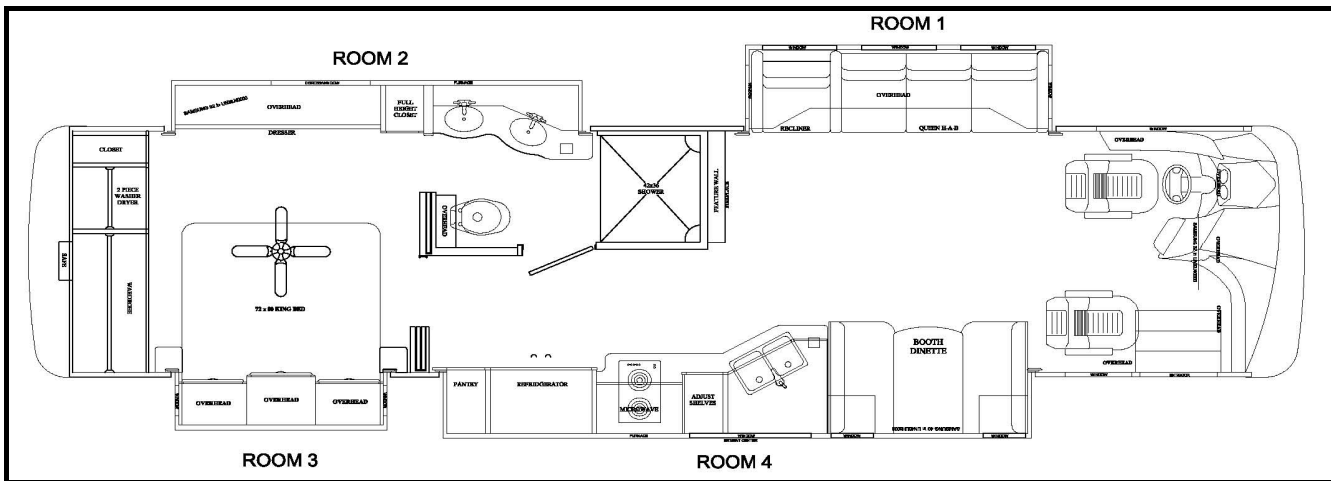

**Forest River Diesel
2022 Berkshire XL
37A**

Notes:

1) Complete hose kit number is 70088A
2) Pump location changes for 2021

Item, Length	Description / Location	Qty	Color	Part Number
Kit	(Items listed below)	1		8628E & 8628F
Pump	6-Function, 2 Rooms, Jacks	1		7731KS
Jacks	12,000 lbs, 16" Stroke	4		7214
Control Panel	Located to the left of the drivers seat	1		2730SBT
Main Harness	Connects pump and Control Panel	1		6168-50
Sync Cylinder	Mounting between frame rails for slide 4	1		7903
Hose, 28'	Pump to Jack, DS Front Top	1	Brown	2535
Hose, 30'	Pump to Jack, DS Front Bottom	1	Brown Stripe	2527
Hose, 32'	Pump to Jack, PS Front Top	1	White	2482
Hose, 10'	DS Front Jack Bottom, PS Front Jack Bottom	1	Brn./Whi. Stripe	2465
Hose, 12'	Pump to Jack, PS Rear Top	1	Yellow	2467
Hose, 14'	Pump to Jack, PS Rear Bottom	1	Yellow/Stripe	2469
Hose, 10'	Pump to Jack, DS Rear Top	1	Orange	2465
Hose, 12'	Pump to Jack, DS Rear Bottom	1	Orange Stripe	2467
Slide Room 1	32" Flush Floor(EQ)	1		7258A
Hose, 26'	Pump to Room 1	2	Green	3018
	Room mount brackets	3		2377
Slide Room 2	Power Gear Slim Rack	1		
Slide Room 3	Equalizer Electric	1		7343
Slide Room 4	24" Above Floor(EQ)	1		70041
	Room mount brackets	4		2380
Hose, 22'	Pump to Sync Cylinder	2	Purple	2476
Hose, 12'	Sync Cyl to Front Slide Cylinder	2	Purple-2 Stickers	2467
Hose, 12'	Sync Cyl to Rear Slide Cylinder	2	Purple-2 Stickers	2467

Revisions