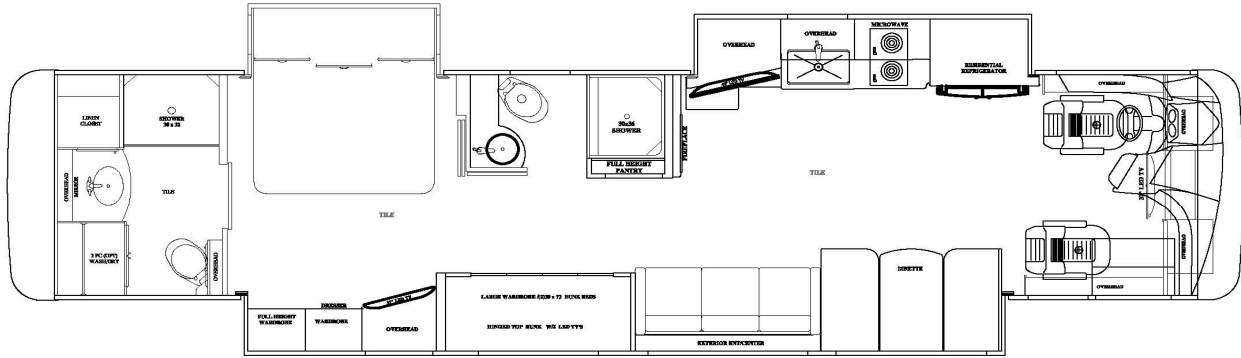

**Forest River Diesel
2020 Berkshire XL
40E**

BERKSHIRE XL 40E

Notes:

1) Complete hose kit number is 70044

Item, Length	Description / Location	Qty	Color	Part Number
Kit	(Items listed below)	1		8816C & 8816D
Pump	6-Function, 2 rooms, Jacks	1		7731KS
Jacks	12,000 lbs, 16" Stroke	4		7214
Control Panel	Located to the left of the drivers seat	1		2730SBT
Main Harness	Connects pump and Control Panel	1		6168-50
Sync Cylinder	Mounting between frame rails for Slide3	1		7903
Hose, 30'	Pump to Jack, DS Front Top	1	Brown	2527
Hose, 30'	Pump to Jack, DS Front Bottom	1	Brown Stripe	2527
Hose, 32'	Pump to Jack, PS Front Top	1	White	2482
Hose, 10'	DS Front Bottom, PS Front Bottom	1	Brn Strp/WHi Strp	2465
Hose, 10'	Pump to Jack, PS Rear Top	1	Yellow	2465
Hose, 10'	Pump to Jack, PS Rear Bottom	1	Yellow/Stripe	2465
Hose, 12'	Pump to Jack, DS Rear Top	1	Orange	2467
Hose, 12'	Pump to Jack, DS Rear Bottom	1	Orange Stripe	2467
Slide Room 1	24" Above Floor(EQ)	1		70005
Hose, 28'	Pump to Room 1	2	Green	2535
Slide Room 2	Equalizer Electric	1		70006
Slide Room 3	24" Above Floor(EQ)	1		70041
Hose, 26'	Pump to Sync Cylinder	2	Purple	3018
Hose, 16'	Sync Cyl to Front Slide Cylinder	2	Purple-2 Stickers	2471
Hose, 16'	Sync Cyl to Rear Slide Cylinder	2	Purple-2 Stickers	2471

Revisions