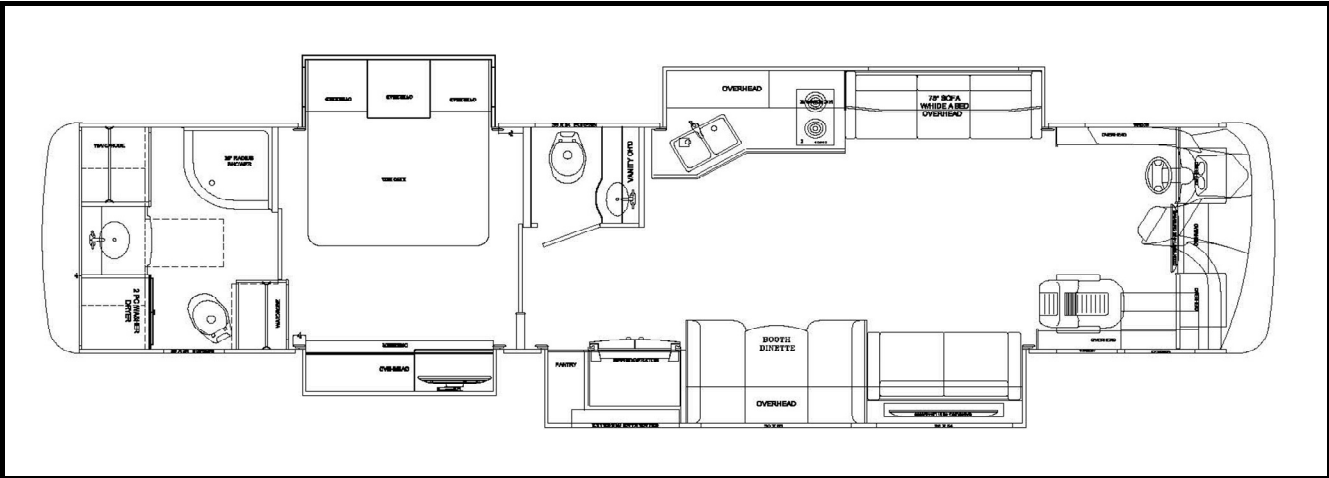

**Forest River Diesel
2020 Berkshire XL
40D**

Notes:

1) Complete hose kit number is 7423

Item, Length	Description / Location	Qty	Color	Part Number
Kit	(Items listed below)	1		8431C & 8431D
Pump	6-Function, 1 Room, Jacks	1		7731KS
Jacks	12,000 lbs, 16" Stroke	4		7214
Control Panel	Located to the left of the drivers seat	1		2730SBT
Main Harness	Connects pump and Control Panel	1		6168-50
Hose, 30'	Pump to Jack, DS Front Top	1	Brown	2527
Hose, 30'	Pump to Jack, DS Front Bottom	1	Brown Stripe	2527
Hose, 32'	Pump to Jack, PS Front Top	1	White	2482
Hose, 10'	DS Front Jack Bottom, PS Front Jack Bottom	1	Brn Strp/Whi Strp	2465
Hose, 12'	Pump to Jack, PS Rear Top	1	Yellow	2467
Hose, 12'	Pump to Jack, PS Rear Bottom	1	Yellow/Stripe	2467
Hose, 10'	Pump to Jack, DS Rear Top	1	Orange	2465
Hose, 10'	Pump to Jack, DS Rear Bottom	1	Orange Stripe	2465
Slide Room 1	EQ 24" Above Floor	1		70040
Hose, 28'	Pump to Slide 4	2	Green	2535
Slide Room 2	Equalizer Electric	1		70006
Slide Room 3	Lippert Electric	1		
Slide Room 4	EQ 32" Flush Floor	1		7993
Hose, 26'	Pump to Slide 4	2	Purple	3018

Revisions