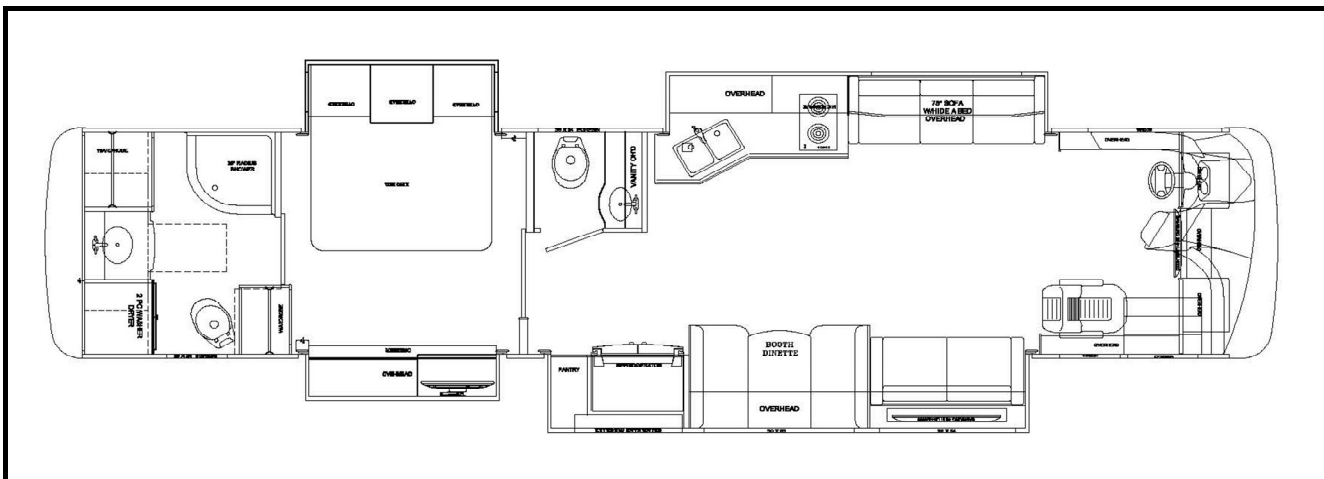

**Forest River Diesel
2021 Berkshire XL
40D**

Notes:

1) Complete hose kit number is 7423A
2) Pump location changes for 2021

Item, Length	Description / Location	Qty	Color	Part Number
Kit	(Items listed below)	1		8431E & 8431F
Pump	6-Function, 1 Room, Jacks	1		7731KS
Jacks	12,000 lbs, 16" Stroke	4		7214
Control Panel	Located to the left of the drivers seat	1		2730SBT
Main Harness	Connects pump and Control Panel	1		6168-50
Hose, 34'	Pump to Jack, DS Front Top	1	Brown	2484
Hose, 36'	Pump to Jack, DS Front Bottom	1	Brown Stripe	2486
Hose, 36'	Pump to Jack, PS Front Top	1	White	2486
Hose, 10'	DS Front Jack Bottom, PS Front Jack Bottom	1	Brn Strp/Whi Strp	2465
Hose, 16'	Pump to Jack, PS Rear Top	1	Yellow	2471
Hose, 16'	Pump to Jack, PS Rear Bottom	1	Yellow/Stripe	2471
Hose, 14'	Pump to Jack, DS Rear Top	1	Orange	2469
Hose, 14'	Pump to Jack, DS Rear Bottom	1	Orange Stripe	2469
Slide Room 1	EQ 24" Above Floor	1		70040
Hose, 32'	Pump to Slide 4	2	Green	2482
Slide Room 2	Equalizer Electric	1		70006
Slide Room 3	Lippert Electric	1		
Slide Room 4	EQ 32" Flush Floor	1		7993A
Hose, 30'	Pump to Slide 4	2	Purple	2527

Revisions