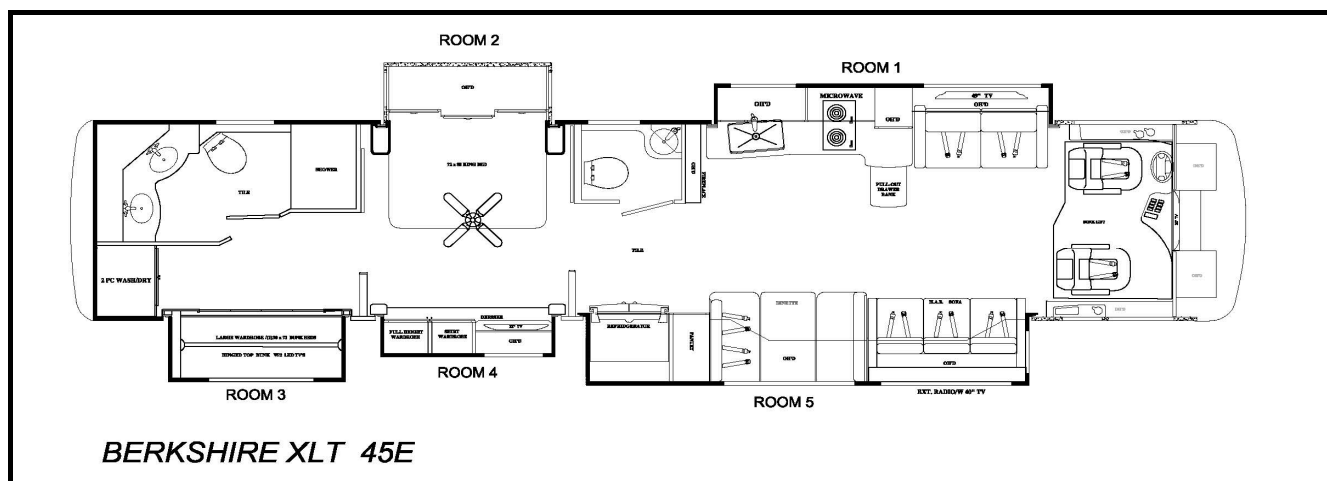

**Forest River Diesel
2022 Berkshire XLT
45E**

Notes:

1) Complete hose kit number is 70059

Item, Length	Description / Location	Qty	Color	Part Number
Kit	(Items listed below)	1		8981A & 8981B
Pump	6-Function, 2 rooms, Jacks	1		7731KS
Jacks(Front)	12,000 lbs, 16" Stroke	2		7214
Jacks(Rear)	17,500 lbs, 18" Stroke	2		7134
Control Panel	Located to the left of the drivers seat	1		2730SBT
Main Harness	Connects pump and Control Panel	1		6168-16
Hose, 4'	Pump to Jack, DS Front Top	1	Brown	2459
Hose, 4'	Pump to Jack, DS Front Bottom	1	Brown Stripe	2459
Hose, 10'	Pump to Jack, PS Front Top	1	White	2465
Hose, 10'	Pump to Jack, PS Front Bottom	1	White Stripe	2465
Hose, 32'	Pump to Jack, PS Rear Top	1	Yellow	2482
Hose, 10'	DS Rear Bottom, PS Rear Bottom	1	Yel Strp/Ora Strp	2465
Hose, 28'	Pump to Jack, DS Rear Top	1	Orange	2535
Hose, 30'	Pump to Jack, DS Rear Bottom	1	Orange Stripe	2527
Slide Room 1	18" Above Floor(EQ)	1		70151
	Room mount brackets	3		2380
Hose, 10'	Pump to Room 1	2	Green	2465
Slide Room 2	Equalizer Electric	1		70006
Slide Room 3	Lippert Electric	1		
Slide Room 4	Lippert Electric	1		
Slide Room 5	32" Flush Floor(EQ)	1		7993A / 70328
	Room mount brackets	5		2377
Hose, 16'	Pump to Room 4	2	Purple	2471

Revisions