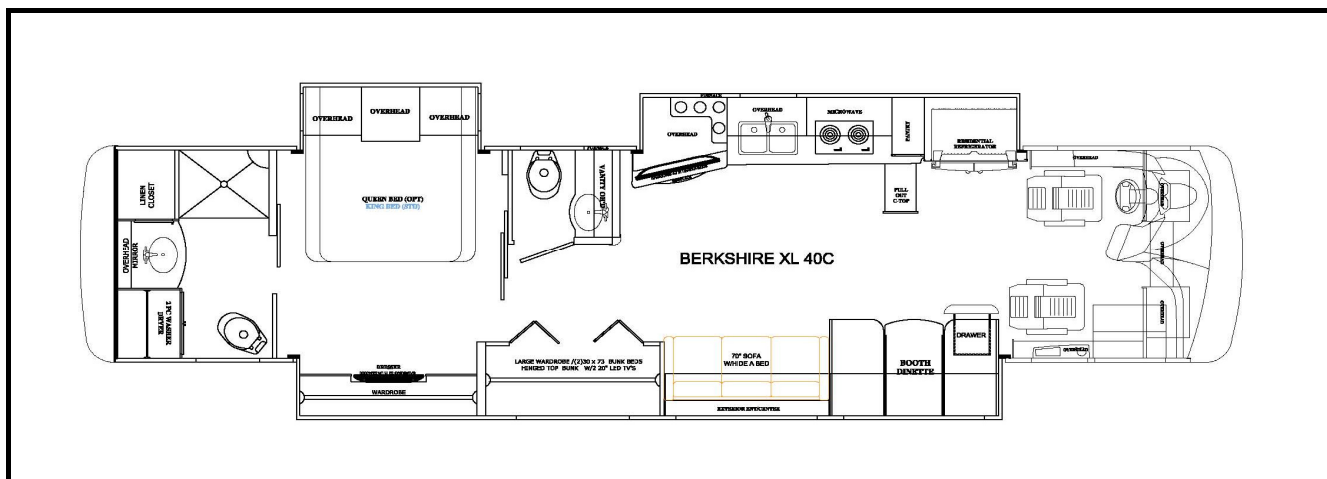

**Forest River Diesel
2022 Berkshire XL
40C**

Notes:

1) Complete hose kit number is 70044A
2) Pump location changes for 2021
3) Updated hose lengths on 8/4/20

Item, Length	Description / Location	Qty	Color	Part Number
Kit	(Items listed below)	1		8078E & 8078F
Pump	6-Function, 2 rooms, Jacks	1		7731KS
Jacks	12,000 lbs, 16" Stroke	4		7214
Control Panel	Located to the left of the drivers seat	1		2730SBT
Main Harness	Connects pump and Control Panel	1		6168-50
Sync Cylinder	Mounting between frame rails for Slide3	1		7903
Hose, 34'	Pump to Jack, DS Front Top	1	Brown	2484
Hose, 36'	Pump to Jack, DS Front Bottom	1	Brown Stripe	2486
Hose, 36'	Pump to Jack, PS Front Top	1	White	2486
Hose, 10'	DS Front Bottom, PS Front Bottom	1	Brn Strp/Whi Strp	2465
Hose, 12'	Pump to Jack, PS Rear Top	1	Yellow	2467
Hose, 14'	Pump to Jack, PS Rear Bottom	1	Yellow/Stripe	2469
Hose, 10'	Pump to Jack, DS Rear Top	1	Orange	2465
Hose, 12'	Pump to Jack, DS Rear Bottom	1	Orange Stripe	2467
Slide Room 1	24" Above Floor(EQ)	1		70040
	Room mount brackets	3		2380
Hose, 28'	Pump to Room 1	2	Green	2535
Slide Room 2	Equalizer Electric	1		70006
Slide Room 3	24" Above Floor(EQ)	1		70041
	Room mount brackets	4		2380
Hose, 24'	Pump to Sync Cylinder	2	Purple	2478
Hose, 14'	Sync Cyl to Front Slide Cylinder	2	Purple-2 Stickers	2469
Hose, 14'	Sync Cyl to Rear Slide Cylinder	2	Purple-2 Stickers	2469

Revisions