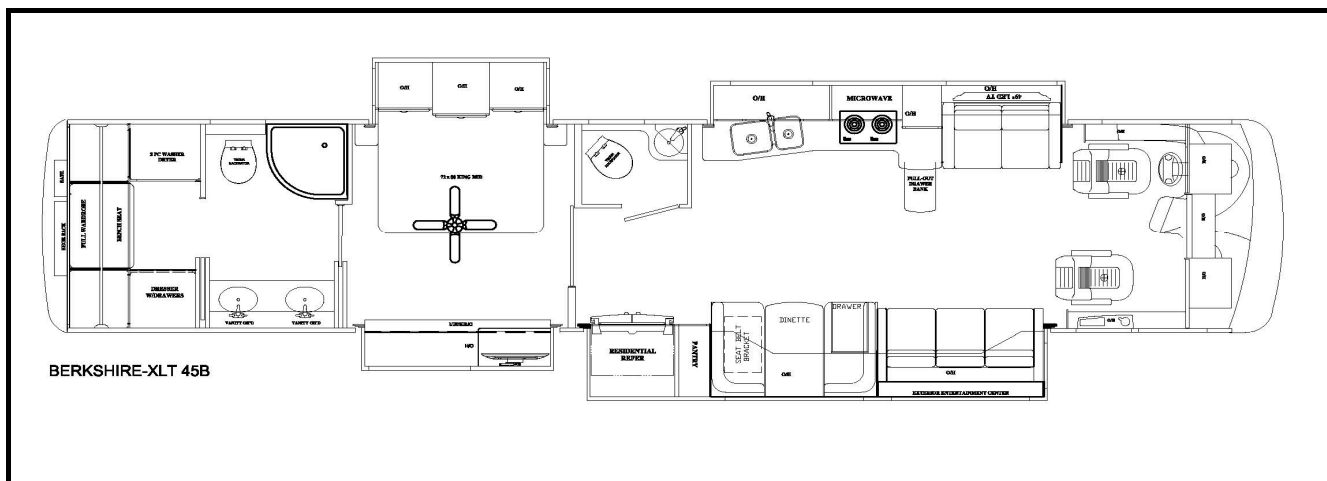

**Forest River Diesel
2020 Berkshire XLT
45B**

Notes:

1) Complete hose kit number is 70059

Item, Length	Description / Location	Qty	Color	Part Number
Kit	(Items listed below)	1		8788C & 8788D
Pump	6-Function, 2 rooms, Jacks	1		7731KS
Jacks(Front)	12,000 lbs, 16" Stroke	2		7214
Jacks(Rear)	17,500 lbs, 18" Stroke	2		7134
Control Panel	Located to the left of the drivers seat	1		2730SBT
Main Harness	Connects pump and Control Panel	1		6168-20
Hose, 4'	Pump to Jack, DS Front Top	1	Brown	2459
Hose, 4'	Pump to Jack, DS Front Bottom	1	Brown Stripe	2459
Hose, 8'	Pump to Jack, PS Front Top	1	White	2463
Hose, 8'	Pump to Jack, PS Front Bottom	1	White Stripe	2463
Hose, 34'	Pump to Jack, PS Rear Top	1	Yellow	2484
Hose, 10'	DS Rear Bottom, PS Rear Bottom	1	Yel Strp/Ora Strp	2465
Hose, 32'	Pump to Jack, DS Rear Top	1	Orange	2482
Hose, 32'	Pump to Jack, DS Rear Bottom	1	Orange Stripe	2482
Slide Room 1	18" Above Floor(EQ)	1		70151
Hose, 18'	Pump to Room 1	2	Green	2473
Slide Room 2	Equalizer Electric	1		70006
Slide Room 3	Lippert Electric	1		
Slide Room 4	32" Flush Floor(EQ)	1		7993
Hose, 18'	Pump to Room 4	2	Purple	2473

Revisions