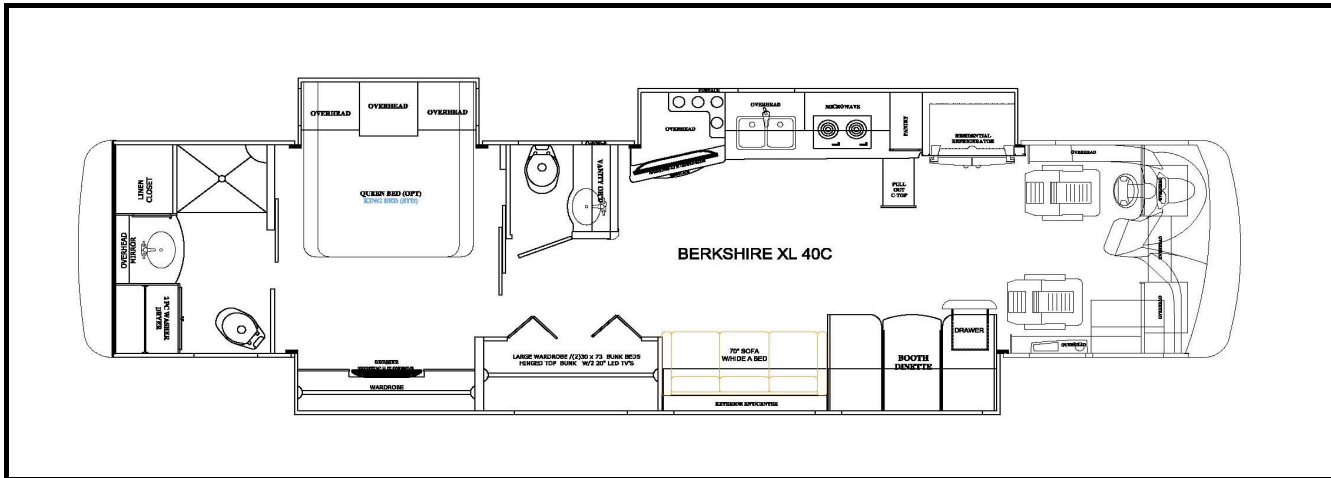

**Forest River Diesel
2023 Berkshire XL
40C**

Notes:

1) Pump location changes for 2021
2) Updated hose lengths on 8/4/20
3) Complete hose kit number changed to 70044B for 2023 model year due to pump location change.

Item, Length	Description / Location	Qty	Color	Part Number
Kit	(Items listed below)	1		8078E & 8078F
Pump	6-Function, 2 rooms, Jacks	1		7731KS
Jacks	12,000 lbs, 16" Stroke	4		7214
Control Panel	Located to the left of the drivers seat	1		2730SBT
Main Harness	Connects pump and Control Panel	1		6168-50
Sync Cylinder	Mounting between frame rails for Slide3	1		7903
Hose Kit	Complete set of hoses	1		70044B
Hose, 28'	Pump to Jack, DS Front Top	1	Brown	2535
Hose, 30'	Pump to Jack, DS Front Bottom	1	Brown Stripe	2527
Hose, 24'	Pump to Jack, PS Front Top	1	White	2478
Hose, 10'	DS Front Bottom, PS Front Bottom	1	Brn Strp/Whi Strp	2465
Hose, 6'	Pump to Jack, PS Rear Top	1	Yellow	2461
Hose, 8'	Pump to Jack, PS Rear Bottom	1	Yellow/Stripe	2463
Hose, 8'	Pump to Jack, DS Rear Top	1	Orange	2463
Hose, 10'	Pump to Jack, DS Rear Bottom	1	Orange Stripe	2465
Slide Room 1	24" Above Floor(EQ)	1		70040
	Room mount brackets	3		2380
Hose, 28'	Pump to Room 1	2	Green	2535
Slide Room 2	Equalizer Electric	1		70006
Slide Room 3	24" Above Floor(EQ)	1		70041
	Room mount brackets	4		2380
Hose, 18'	Pump to Sync Cylinder	2	Purple	2473
Hose, 14'	Sync Cyl to Front Slide Cylinder	2	Purple-2 Stickers	2469
Hose, 14'	Sync Cyl to Rear Slide Cylinder	2	Purple-2 Stickers	2469

Revisions