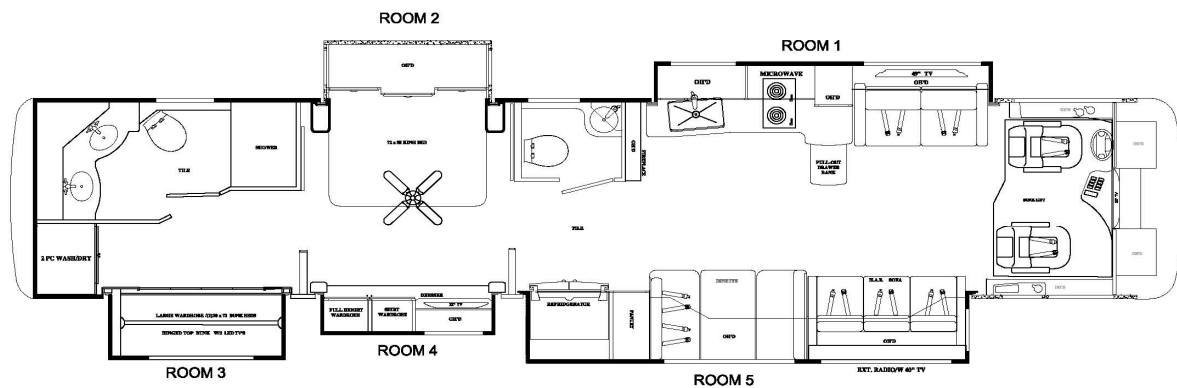

**Forest River Diesel
2023 Berkshire XLT
45E**

BERKSHIRE XLT 45E

Notes:

Item, Length	Description / Location	Qty	Color	Part Number
Kit	(Items listed below)	1		8981A & 8981B
Pump	6-Function, 2 rooms, Jacks	1		7731KS
Jacks(Front)	12,000 lbs, 16" Stroke	2		7214
Jacks(Rear)	17,500 lbs, 18" Stroke	2		7134
Control Panel	Located to the left of the drivers seat	1		2730SBT
Main Harness	Connects pump and Control Panel	1		6168-20
Hose Kit	Complete set of hoses	1		70059
Hose, 4'	Pump to Jack, DS Front Top	1	Brown	2459
Hose, 4'	Pump to Jack, DS Front Bottom	1	Brown Stripe	2459
Hose, 10'	Pump to Jack, PS Front Top	1	White	2465
Hose, 10'	Pump to Jack, PS Front Bottom	1	White Stripe	2465
Hose, 32'	Pump to Jack, PS Rear Top	1	Yellow	2482
Hose, 10'	DS Rear Bottom, PS Rear Bottom	1	Yel Strp/Ora Strp	2465
Hose, 28'	Pump to Jack, DS Rear Top	1	Orange	2535
Hose, 30'	Pump to Jack, DS Rear Bottom	1	Orange Stripe	2527
Slide Room 1	18" Above Floor(EQ)	1		70151
	Room mount brackets	3		2380
Hose, 10'	Pump to Room 1	2	Green	2465
Slide Room 2	Equalizer Electric	1		70006
Slide Room 3	Lippert Electric	1		
Slide Room 4	Lippert Electric	1		
Slide Room 5	32" Flush Floor(EQ)	1		7993A / 70328
	Room mount brackets	5		2377
Hose, 16'	Pump to Room 4	2	Purple	2471

Revisions