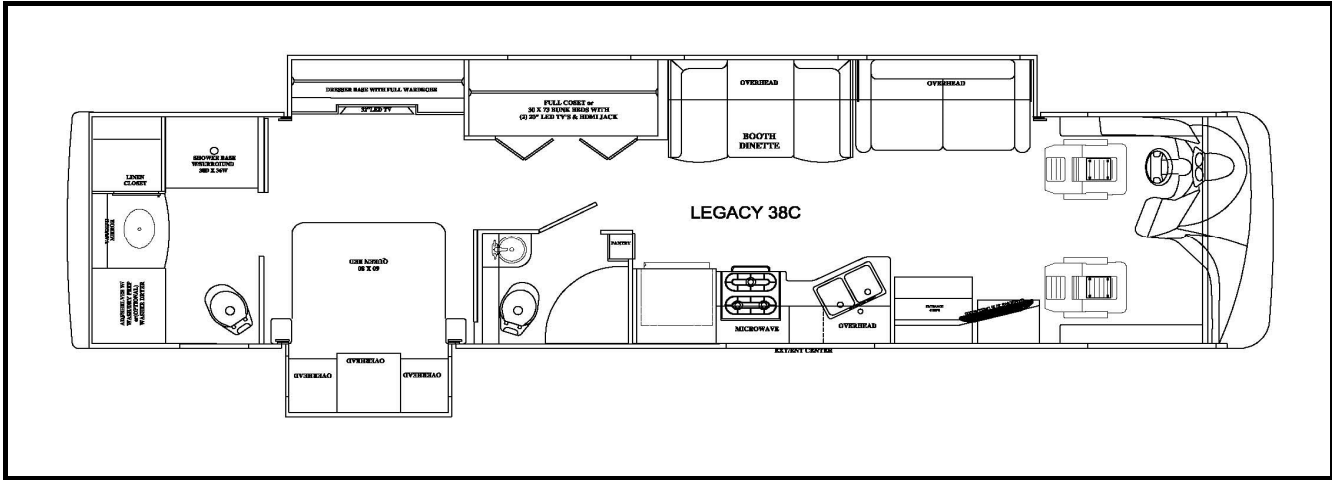

**Forest River Diesel
2020 Legacy
38C**

Notes:

1) Complete hose kit number is 70034

Item, Length	Description / Location	Qty	Color	Part Number
Kit	(Items listed below)	1		8774C & 8774D
Pump	5-Function, 1 Room, Jacks	1		7611KS
Jacks	12,000 lbs, 16" Stroke	4		7214
Control Panel	Located to the left of the drivers seat	1		2730SBT
Main Harness	Connects pump and control panel	1		6168-50
Sync Cylinder	Mounting between frame rails for slide	1		7903
Hose, 30'	Pump to Jack, DS Front Top	1	Brown	2527
Hose, 30'	Pump to Jack, DS Front Bottom	1	Brown Stripe	2527
Hose, 34'	Pump to Jack, PS Front Top	1	White	2484
Hose, 10'	DS Front Jack Bottom, PS Front Jack Bottom	1	Brn./Whi. Stripe	2465
Hose, 12'	Pump to Jack, PS Rear Top	1	Yellow	2467
Hose, 12'	Pump to Jack, PS Rear Bottom	1	Yellow Stripe	2467
Hose, 6'	Pump to Jack, DS Rear Top	1	Orange	2461
Hose, 6'	Pump to Jack, DS Rear Bottom	1	Orange Stripe	2461
Hose, 18'	Pump to Sync Cylinder	2	Green	2473
Slide Room 1	24" EQ (3) Platform Above Floor	1		(2) 7369, (1) 7662
Hose, 20'	Sync Cyl to Front Slide Cylinder	2	Green	2475
Hose, 20'	Sync Cyl to Rear Slide Cylinder	2	Green	2475
Slide Room 2	Equalizer Electric	1		70006

Revisions