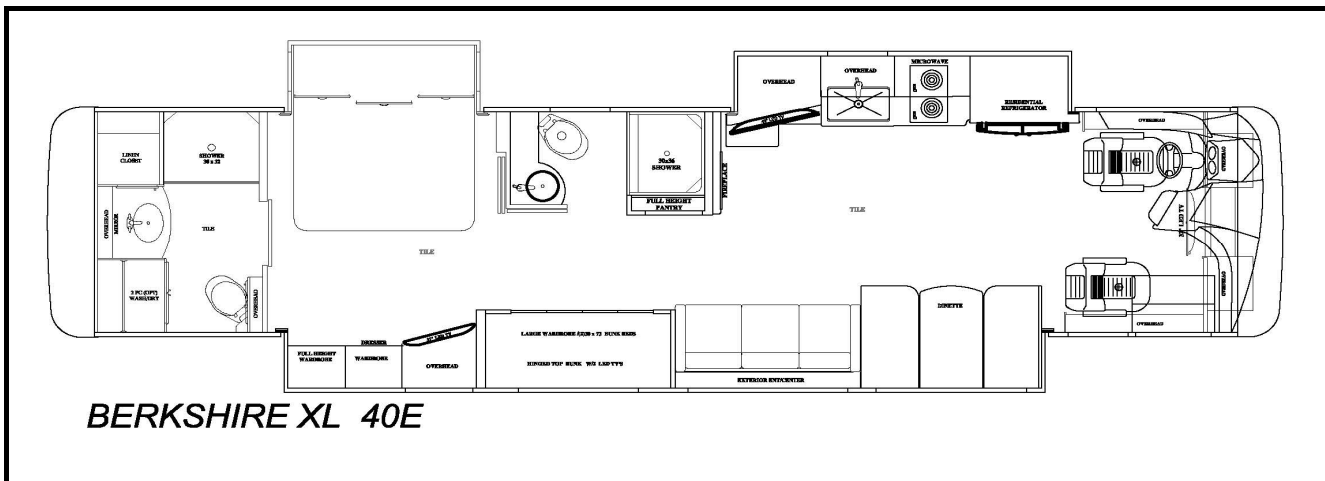

**Forest River Diesel
2021 Berkshire XL
40E**

Notes:

1) Complete hose kit number is 70044A
2) Pump location changes for 2021

Item, Length	Description / Location	Qty	Color	Part Number
Kit	(Items listed below)	1		8816E & 8816F
Pump	6-Function, 2 rooms, Jacks	1		7731KS
Jacks	12,000 lbs, 16" Stroke	4		7214
Control Panel	Located to the left of the drivers seat	1		2730SBT
Main Harness	Connects pump and Control Panel	1		6168-50
Sync Cylinder	Mounting between frame rails for Slide3	1		7903
Hose, 34'	Pump to Jack, DS Front Top	1	Brown	2484
Hose, 36'	Pump to Jack, DS Front Bottom	1	Brown Stripe	2486
Hose, 36'	Pump to Jack, PS Front Top	1	White	2486
Hose, 10'	DS Front Bottom, PS Front Bottom	1	Brn Strp/WHi Strp	2465
Hose, 16'	Pump to Jack, PS Rear Top	1	Yellow	2471
Hose, 16'	Pump to Jack, PS Rear Bottom	1	Yellow/Stripe	2471
Hose, 14'	Pump to Jack, DS Rear Top	1	Orange	2469
Hose, 14'	Pump to Jack, DS Rear Bottom	1	Orange Stripe	2469
Slide Room 1	24" Above Floor(EQ)	1		70005
Hose, 32'	Pump to Room 1	2	Green	2482
Slide Room 2	Equalizer Electric	1		70006
Slide Room 3	24" Above Floor(EQ)	1		70041
Hose, 30'	Pump to Sync Cylinder	2	Purple	2527
Hose, 16'	Sync Cyl to Front Slide Cylinder	2	Purple-2 Stickers	2471
Hose, 16'	Sync Cyl to Rear Slide Cylinder	2	Purple-2 Stickers	2471

Revisions