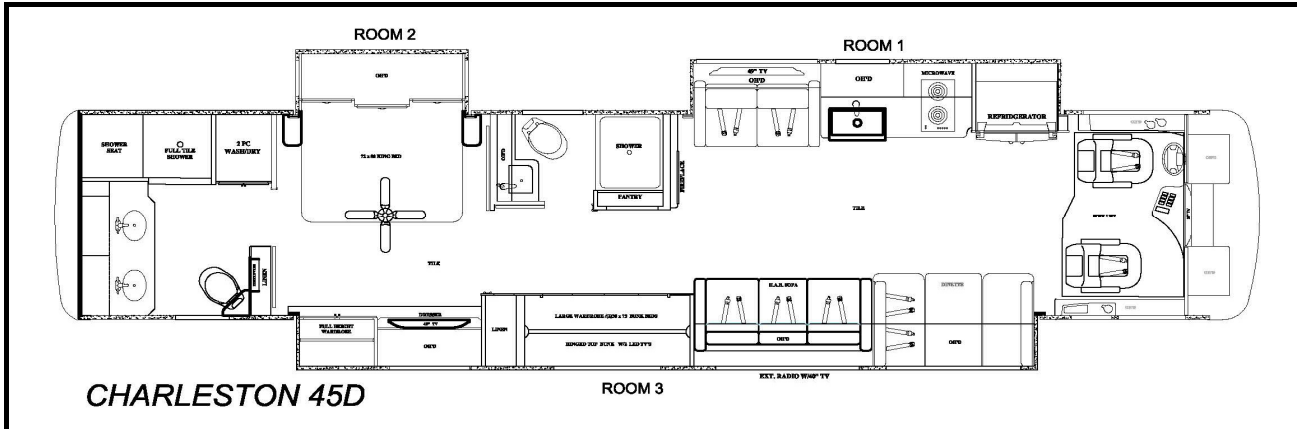

**Forest River Diesel
2022 Charleston
45D**

Notes:

1) Complete hose kit number is 70360

Item, Length	Description / Location	Qty	Color	Part Number
Kit	(Items listed below)	1		8982A & 8982B
Pump	6-Function, 2 rooms, Jacks	1		7731KS
Jacks(Front)	12,000 lbs, 16" Stroke	2		7214
Jacks(Rear)	17,500 lbs, 18" Stroke	2		7134
Control Panel	Located to the left of the drivers seat	1		2730SBT
Main Harness	Connects pump and Control Panel	1		6168-16
Sync Cylinder	Mounted between frame rails for slide 3	2		7903
Hose, 4'	Pump to Jack, DS Front Top	1	Brown	2459
Hose, 4'	Pump to Jack, DS Front Bottom	1	Brown Stripe	2459
Hose, 10'	Pump to Jack, PS Front Top	1	White	2465
Hose, 10'	Pump to Jack, PS Front Bottom	1	White Stripe	2465
Hose, 32'	Pump to Jack, PS Rear Top	1	Yellow	2482
Hose, 10'	DS Rear Bottom, PS Rear Bottom	1	Yel Strp/Ora Strp	2465
Hose, 28'	Pump to Jack, DS Rear Top	1	Orange	2535
Hose, 30'	Pump to Jack, DS Rear Bottom	1	Orange Stripe	2527
Slide Room 1	24" Above Floor(EQ)	1		70359
	Room mount brackets	3		2380
Hose, 16'	Pump to Slide 1 Sync Cyl	2	Green	2471
Hose, 14'	Sync Cyl to Front Slide Cyl	2	Green	2469
Hose, 14'	Sync Cyl to Rear Slide Cyl	2	Green	2469
Slide Room 2	Equalizer Electric	1		70006
Slide Room 3	24" Above Floor(EQ)	1		70043
	Room mount brackets	6		2380
Hose, 16'	Pump to Room 3 Sync Cyl	2	Purple	2471
Hose, 16'	Sync Cyl to Front Slide Cyl	2	Purple	2471
Hose, 16'	Sync Cyl to Rear Slide Cyl	2	Purple	2471

Revisions