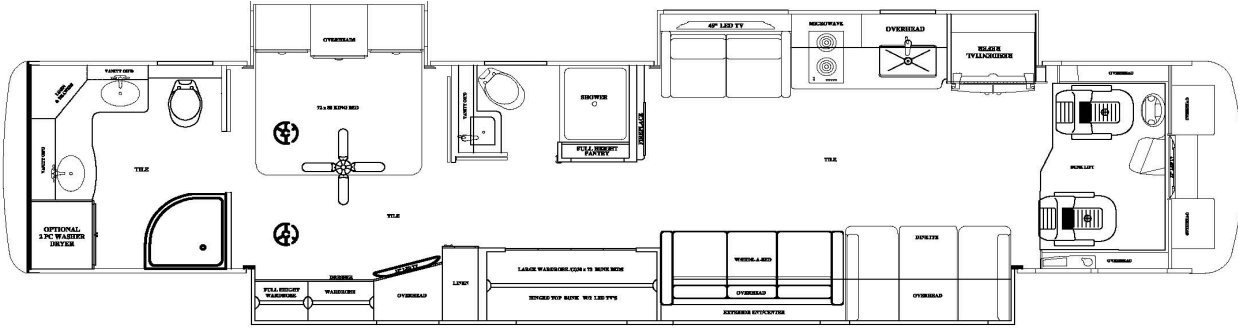

**Forest River Diesel
2023 Berkshire XLT
45CA**

BERKSHIRE XLT 45CA

Notes:

1) Harness was 6168-20 and updated hose lengths 8/3/20
2) Change slide 1 from 70236 to 70382, add divider to 1 & 3, and changed hose kit from 70235 to 70360 for MY 2023

Item, Length	Description / Location	Qty	Color	Part Number
Kit	(Items listed below)	1		8982C & 8982D
Pump	6-Function, 2 rooms, Jacks	1		7731KS
Jacks(Front)	12,000 lbs, 16" Stroke	2		7214
Jacks(Rear)	17,500 lbs, 18" Stroke	2		7134
Control Panel	Located to the left of the drivers seat	1		2730SBT
Main Harness	Connects pump and Control Panel	1		6168-20
Double Divider	Mounted between frame rails for slide 1 & 3	2		7495FR
Hose Kit	Complete set of hoses	1		70360
Hose, 4'	Pump to Jack, DS Front Top	1	Brown	2459
Hose, 4'	Pump to Jack, DS Front Bottom	1	Brown Stripe	2459
Hose, 10'	Pump to Jack, PS Front Top	1	White	2465
Hose, 10'	Pump to Jack, PS Front Bottom	1	White Stripe	2465
Hose, 32'	Pump to Jack, PS Rear Top	1	Yellow	2482
Hose, 10'	DS Rear Bottom, PS Rear Bottom	1	Yel Strp/Ora Strp	2465
Hose, 28'	Pump to Jack, DS Rear Top	1	Orange	2535
Hose, 30'	Pump to Jack, DS Rear Bottom	1	Orange Stripe	2527
Slide Room 1	24" Above Floor(EQ)	1		70382
	Room mount brackets	3		2380
Hose, 16'	Pump to Slide 1 Double Divider	2	Green	2471
Hose, 14'	Divider to Front Slide Cyl	2	Green	2469
Hose, 14'	Divider to Rear Slide Cyl	2	Green	2469
Slide Room 2	Equalizer Electric	1		70006
Slide Room 3	24" Above Floor(EQ)	1		70043
	Room mount brackets	6		2380
Hose, 16'	Pump to Slide 3 Double Divider	2	Purple	2471
Hose, 16'	Divider to Front Slide Cyl	2	Purple	2471
Hose, 16'	Divider to Rear Slide Cyl	2	Purple	2471

Revisions