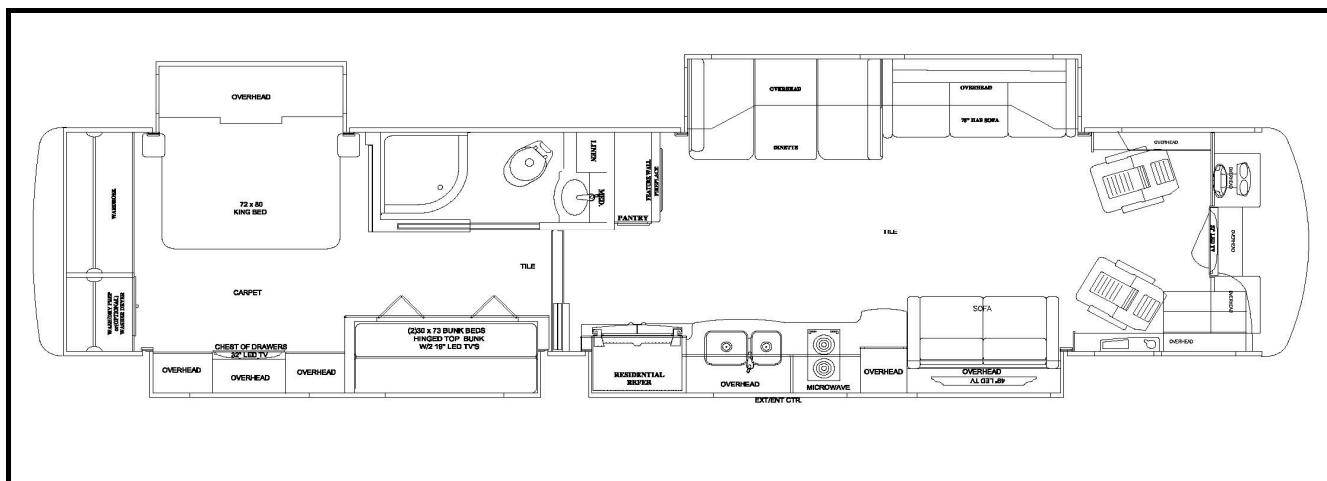

**Forest River Diesel
2020 Berkshire XLT
43B**

Notes:

1) Complete hose kit number is 70017

Item, Length	Description / Location	Qty	Color	Part Number
Kit	(Items listed below)	1		8235C & 8235D
Pump	6-Function, 2 rooms, Jacks	1		7731KS
Jacks(Front)	12,000 lbs, 16" Stroke	2		7214
Jacks(Rear)	17,500 lbs, 18" Stroke	2		7134
Control Panel	Located to the left of the drivers seat	1		2730SBT
Main Harness	Connects pump and Control Panel	1		6168-20
Flow Dividers	Mounting between frame rails for Slide 4	1		7495FR
Hose, 4'	Pump to Jack, DS Front Top	1	Brown	2459
Hose, 4'	Pump to Jack, DS Front Bottom	1	Brown Stripe	2459
Hose, 8'	Pump to Jack, PS Front Top	1	White	2463
Hose, 8'	Pump to Jack, PS Front Bottom	1	White Stripe	2463
Hose, 32'	Pump to Jack, PS Rear Top	1	Yellow	2482
Hose, 10'	DS Rear Bottom, PS Rear Bottom	1	Yel Strp/Ora. Strp	2465
Hose, 30'	Pump to Jack, DS Rear Top	1	Orange	2527
Hose, 30'	Pump to Jack, DS Rear Bottom	1	Orange Stripe	2527
Slide Room 1	32" Flush Floor(EQ)	1		70042
Hose, 18'	Pump to Room 1	2	Green	2473
Slide Room 2	Equalizer Electric	1		70006
Slide Room 3	Lippert Electric	1		
Slide Room 4	18" Above Floor(EQ)	1		70090
Hose, 18'	Pump to Flow Divider	2	Purple	2473
Hose, 12'	Flow Divider to Front Slide Cylinder	2	Purple	2467
Hose, 12'	Flow Divider to Rear Slide Cylinder	2	Purple	2467

Revisions