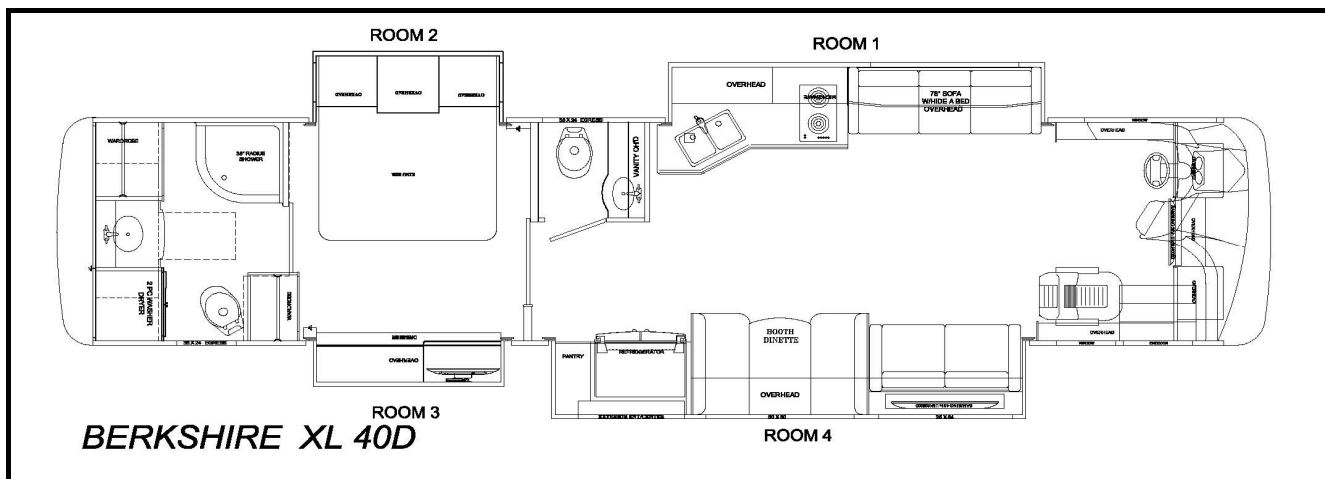

**Forest River Diesel
2023 Berkshire XL
40D**

Notes:

1) Pump location changes for 2021
2) Room 4 was 7993A and added additional slave arms. (70328)
3) Pump location changes for 2023

Item, Length	Description / Location	Qty	Color	Part Number
Kit	(Items listed below)	1		8431G & 8431H
Pump	6-Function, 1 Room, Jacks	1		7731KS
Jacks	12,000 lbs, 16" Stroke	4		7214
Control Panel	Located to the left of the drivers seat	1		2730SBT
Main Harness	Connects pump and Control Panel	1		6168-50
Hose Kit	Complete set of hoses	1		7423B
Hose, 28'	Pump to Jack, DS Front Top	1	Brown	2535
Hose, 30'	Pump to Jack, DS Front Bottom	1	Brown Stripe	2527
Hose, 24'	Pump to Jack, PS Front Top	1	White	2478
Hose, 10'	DS Front Jack Bottom, PS Front Jack Bottom	1	Brn Strp/Whi Strp	2465
Hose, 6'	Pump to Jack, PS Rear Top	1	Yellow	2461
Hose, 8'	Pump to Jack, PS Rear Bottom	1	Yellow/Stripe	2463
Hose, 8'	Pump to Jack, DS Rear Top	1	Orange	2463
Hose, 10'	Pump to Jack, DS Rear Bottom	1	Orange Stripe	2465
Slide Room 1	EQ 24" Above Floor	1		70040
	Room mount brackets	3		2380
Hose, 26'	Pump to Slide 1	2	Green	3018
Slide Room 2	Equalizer Electric	1		70006
Slide Room 3	Lippert Electric	1		
Slide Room 4	EQ 32" Flush Floor	1		70058A / 70328
	Room mount brackets	5		2377
Hose, 22'	Pump to Slide 4	2	Purple	2476

Revisions