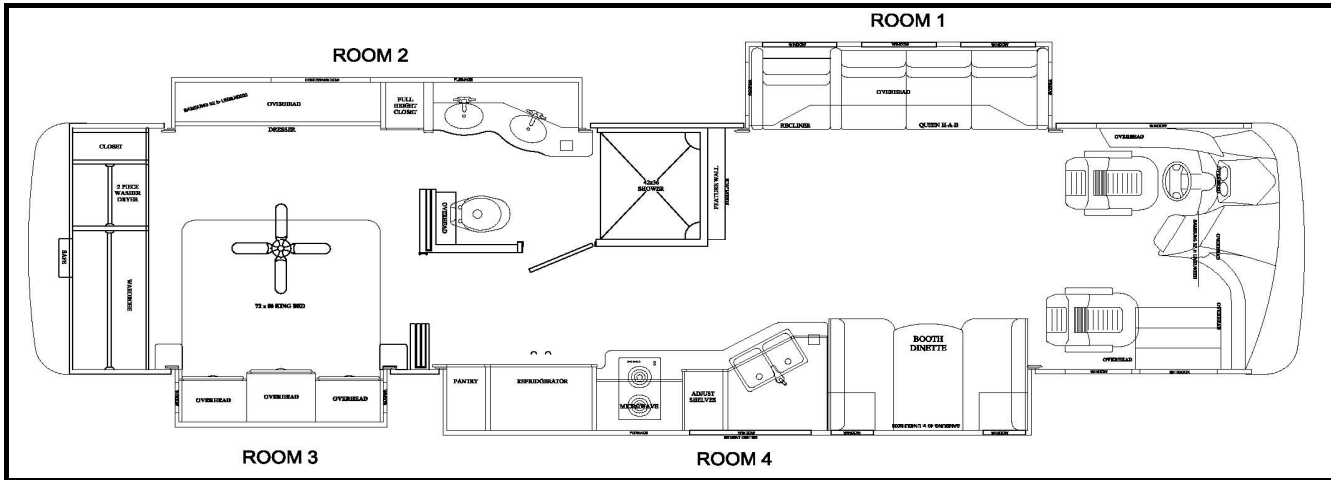

**Forest River Diesel
2020 Berkshire XL
37A**

Notes:

1) Complete hose kit number is 70088

Item, Length	Description / Location	Qty	Color	Part Number
Kit	(Items listed below)	1		8628C & 8628D
Pump	6-Function, 2 Rooms, Jacks	1		7731KS
Jacks	12,000 lbs, 16" Stroke	4		7214
Control Panel	Located to the left of the drivers seat	1		2730SBT
Main Harness	Connects pump and Control Panel	1		6168-50
Sync Cylinder	Mounting between frame rails for slide 4	1		7903
Hose, 30'	Pump to Jack, DS Front Top	1	Brown	2527
Hose, 30'	Pump to Jack, DS Front Bottom	1	Brown Stripe	2527
Hose, 30'	Pump to Jack, PS Front Top	1	White	2527
Hose, 10'	DS Front Jack Bottom, PS Front Jack Bottom	1	Brn./Whi. Stripe	2465
Hose, 10'	Pump to Jack, PS Rear Top	1	Yellow	2465
Hose, 10'	Pump to Jack, PS Rear Bottom	1	Yellow/Stripe	2465
Hose, 12'	Pump to Jack, DS Rear Top	1	Orange	2467
Hose, 12'	Pump to Jack, DS Rear Bottom	1	Orange Stripe	2467
Slide Room 1	32" Flush Floor(EQ)	1		7258
Hose, 28'	Pump to Room 1	2	Green	2535
Slide Room 2	Power Gear Slim Rack	1		
Slide Room 3	Equalizer Electric	1		7343
Slide Room 4	24" Above Floor(EQ)	1		70041
Hose, 24'	Pump to Sync Cylinder	2	Purple	2478
Hose, 12'	Sync Cyl to Front Slide Cylinder	2	Purple-2 Stickers	2467
Hose, 12'	Sync Cyl to Rear Slide Cylinder	2	Purple-2 Stickers	2467

Revisions