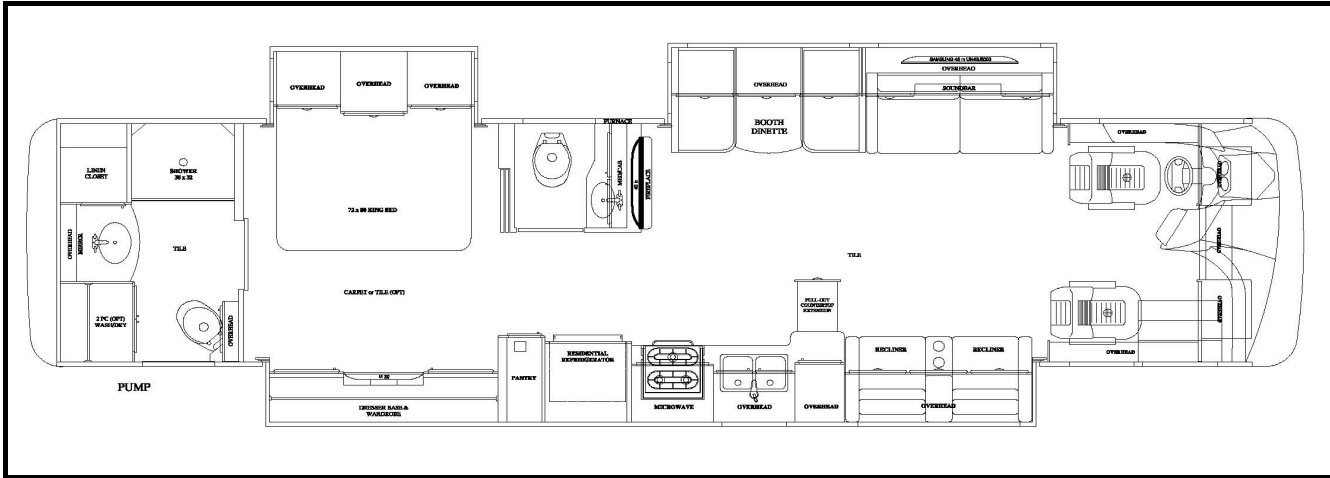

**Forest River Diesel
2022 Berkshire
39A**

Notes:

1) Complete hose kit number is 70044
2) Orange and Yellow hoses increased by 4' on 6/8/20
3) Hose kit updated on 8/3/20

Item, Length	Description / Location	Qty	Color	Part Number
Kit	(Items listed below)	1		8513E & 8513F
Pump	6-Function, 2 Rooms, Jacks	1		7731KS
Jacks	12,000 lbs, 16" Stroke	4		7214
Control Panel	Located to the left of the drivers seat	1		2730SBT
Main Harness	Connects pump and Control Panel	1		6168-50
Sync Cylinder	Mounting between frame rails for slide 3	1		7903
Hose, 30'	Pump to Jack, DS Front Top	1	Brown	2527
Hose, 32'	Pump to Jack, DS Front Bottom	1	Brown Stripe	2482
Hose, 32'	Pump to Jack, PS Front Top	1	White	2482
Hose, 10'	DS Front Jack Bottom, PS Front Jack Bottom	1	Brn./Whi. Stripe	2465
Hose, 12'	Pump to Jack, PS Rear Top	1	Yellow	2467
Hose, 14'	Pump to Jack, PS Rear Bottom	1	Yellow/Stripe	2469
Hose, 10'	Pump to Jack, DS Rear Top	1	Orange	2465
Hose, 12'	Pump to Jack, DS Rear Bottom	1	Orange Stripe	2467
Slide Room 1	32" Flush Floor(EQ)	1		7293A
	Room mount brackets	3		2377
Hose, 28'	Pump to Room 1	2	Green	2535
Slide Room 2	Equalizer Electric	1		70006
Slide Room 3	24" Above Floor(EQ)	1		70041
	Room mount brackets	4		2380
Hose, 22'	Pump to Sync Cylinder	2	Purple	2476
Hose, 14'	Sync Cyl to Front Slide Cylinder	2	Purple-2 Stickers	2469
Hose, 14'	Sync Cyl to Rear Slide Cylinder	2	Purple-2 Stickers	2469

Revisions