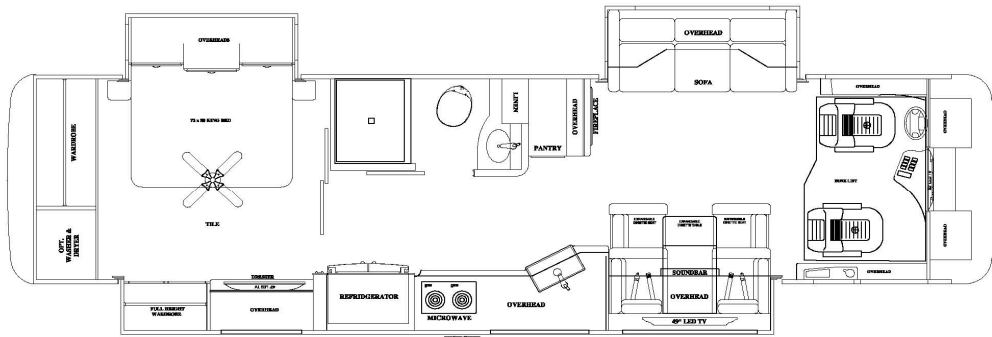

**Revisions**

**Forest River Diesel  
2023 Charleston  
36A**

**CHARLESTON 36A**

**Notes:**

Item, Length	Description / Location	Qty	Color	Part Number
Kit	(Items listed below)	1		8857A & 8857B
Pump	5-Function, 1 Room, Jacks	1		7611KS
Jacks	12,000 lbs, 16" Stroke	4		7214
Control Panel	Located to the left of the drivers seat	1		2730SBT
Main Harness	Connects pump, controller, and touch pad	1		6168-45
Sync Cylinder	Mounting between frame rails for slide 1	1		7903
Hose Kit	Complete set of hoses	1		70280
Hose, 10'	DS Front Jack Bottom, PS Front Jack Bottom	1	Brn./Whi. Stripe	2465
Hose, 28'	Pump to Jack, DS Front Top	1	Brown	2535
Hose, 30'	Pump to Jack, DS Front Bottom	1	Brown Stripe	2527
Hose, 24'	Pump to Jack, PS Front Top	1	White	2478
Hose, 6'	Pump to Jack, PS Rear Top	1	Yellow	2461
Hose, 8'	Pump to Jack, PS Rear Bottom	1	Yellow Stripe	2463
Hose, 8'	Pump to Jack, DS Rear Top	1	Orange	2463
Hose, 10'	Pump to Jack, DS Rear Bottom	1	Orange Stripe	2465
Slide Room 1	LCI Slim-rack	1		
Slide Room 2	Equalizer Electric	1		70006
Slide Room 3	EQ 24" Above Floor Five Arm	1		70279
	Room mount brackets	5		2380
Hose, 16'	Pump to Sync. Cylinder	2	Green	2471
Hose, 16'	Sync Cyl to Front Slide Cylinder	2	Green	2471
Hose, 16'	Sync Cyl to Rear Slide Cylinder	2	Green	2471