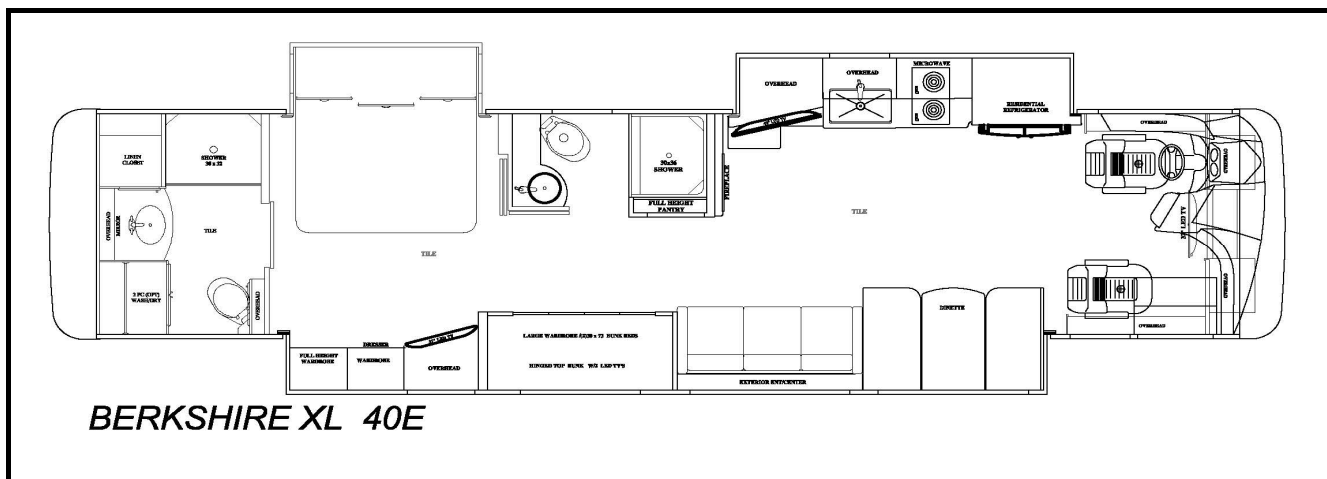

**Forest River Diesel
2022 Berkshire XL
40E**

Notes:

1) Complete hose kit number is 70044A
2) Pump location changes for 2021
3) Updated hose lengths on 8/4/20

Item, Length	Description / Location	Qty	Color	Part Number
Kit	(Items listed below)	1		8816E & 8816F
Pump	6-Function, 2 rooms, Jacks	1		7731KS
Jacks	12,000 lbs, 16" Stroke	4		7214
Control Panel	Located to the left of the drivers seat	1		2730SBT
Main Harness	Connects pump and Control Panel	1		6168-50
Sync Cylinder	Mounting between frame rails for Slide3	1		7903
Hose, 34'	Pump to Jack, DS Front Top	1	Brown	2484
Hose, 36'	Pump to Jack, DS Front Bottom	1	Brown Stripe	2486
Hose, 36'	Pump to Jack, PS Front Top	1	White	2486
Hose, 10'	DS Front Bottom, PS Front Bottom	1	Brn Strp/Whi Strp	2465
Hose, 12'	Pump to Jack, PS Rear Top	1	Yellow	2467
Hose, 14'	Pump to Jack, PS Rear Bottom	1	Yellow/Stripe	2469
Hose, 10'	Pump to Jack, DS Rear Top	1	Orange	2465
Hose, 12'	Pump to Jack, DS Rear Bottom	1	Orange Stripe	2467
Slide Room 1	24" Above Floor(EQ)	1		70005
	Room mount brackets	3		2380
Hose, 28'	Pump to Room 1	2	Green	2535
Slide Room 2	Equalizer Electric	1		70006
Slide Room 3	24" Above Floor(EQ)	1		70041
	Room mount brackets	4		2380
Hose, 24'	Pump to Sync Cylinder	2	Purple	2478
Hose, 14'	Sync Cyl to Front Slide Cylinder	2	Purple-2 Stickers	2469
Hose, 14'	Sync Cyl to Rear Slide Cylinder	2	Purple-2 Stickers	2469

Revisions