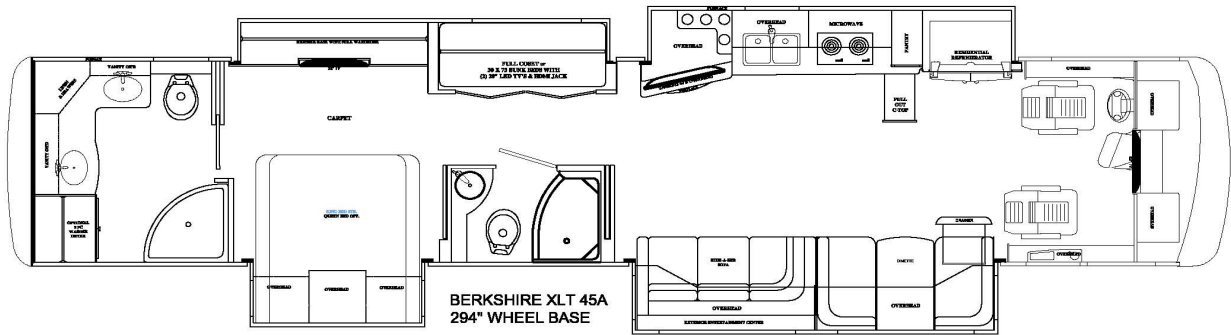

**Forest River Diesel
2020 Berkshire XLT
45A**

Notes:

1) Complete hose kit number is 70059

Item, Length	Description / Location	Qty	Color	Part Number
Kit	(Items listed below)	1		8113C & 8113D
Pump	6-Function, 2 rooms, Jacks	1		7731KS
Jacks(Front)	12,000 lbs, 16" Stroke	2		7214
Jacks(Rear)	17,500 lbs, 18" Stroke	2		7134
Control Panel	Located to the left of the drivers seat	1		2730SBT
Main Harness	Connects pump and Control Panel	1		6168-20
Hose, 4'	Pump to Jack, DS Front Top	1	Brown	2459
Hose, 4'	Pump to Jack, DS Front Bottom	1	Brown Stripe	2459
Hose, 8'	Pump to Jack, PS Front Top	1	White	2463
Hose, 8'	Pump to Jack, PS Front Bottom	1	White Stripe	2463
Hose, 34'	Pump to Jack, PS Rear Top	1	Yellow	2484
Hose, 10'	DS Rear Bottom, PS Rear Bottom	1	Yel Strp/Ora Strp	2465
Hose, 32'	Pump to Jack, DS Rear Top	1	Orange	2482
Hose, 32'	Pump to Jack, DS Rear Bottom	1	Orange Stripe	2482
Slide Room 1	24" Above Floor(EQ)	1		70040
Hose, 18'	Pump to Room 1	2	Green	2473
Slide Room 2	Power Gear Electric	1		
Slide Room 3	Equalizer Electric	1		70006
Slide Room 4	32" Flush Floor(EQ)	1		70058
Hose, 18'	Pump to Room 4	2	Purple	2473

Revisions