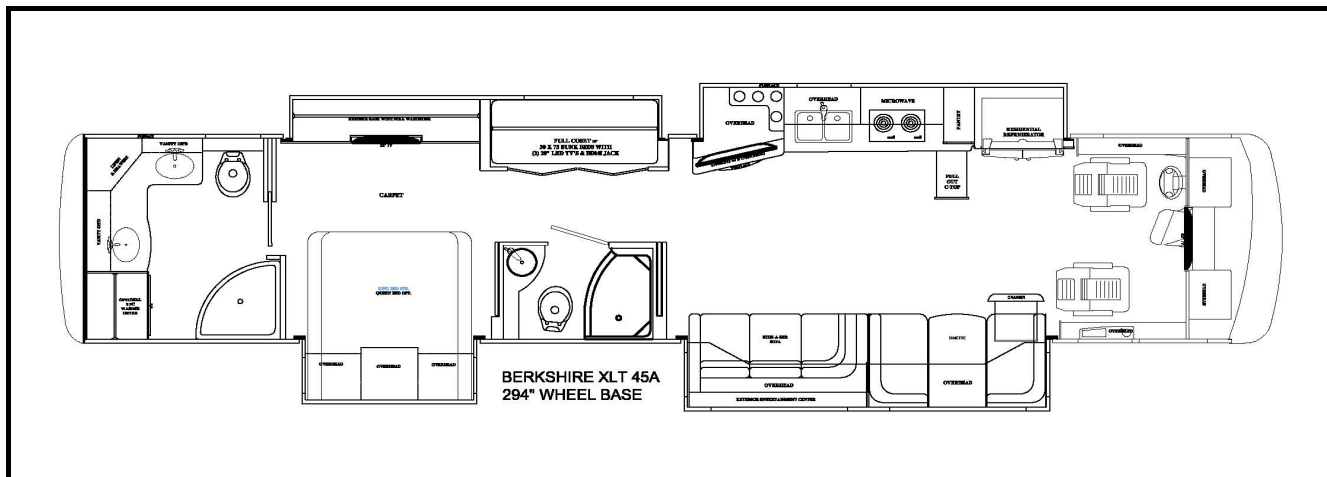

**Forest River Diesel
2023 Berkshire XLT
45A**

Notes:

1) Harness changed from 6168-20 on 8/3/20
2) New hose kit number on 1/29/21

Item, Length	Description / Location	Qty	Color	Part Number
Kit	(Items listed below)	1		8113E & 8113F
Pump	6-Function, 2 rooms, Jacks	1		7731KS
Jacks(Front)	12,000 lbs, 16" Stroke	2		7214
Jacks(Rear)	17,500 lbs, 18" Stroke	2		7134
Control Panel	Located to the left of the drivers seat	1		2730SBT
Main Harness	Connects pump and Control Panel	1		6168-20
Hose Kit	Complete set of hoses	1		70336
Hose, 4'	Pump to Jack, DS Front Top	1	Brown	2459
Hose, 4'	Pump to Jack, DS Front Bottom	1	Brown Stripe	2459
Hose, 10'	Pump to Jack, PS Front Top	1	White	2465
Hose, 10'	Pump to Jack, PS Front Bottom	1	White Stripe	2465
Hose, 32'	Pump to Jack, PS Rear Top	1	Yellow	2482
Hose, 10'	DS Rear Bottom, PS Rear Bottom	1	Yel Strp/Ora Strp	2465
Hose, 28'	Pump to Jack, DS Rear Top	1	Orange	2535
Hose, 30'	Pump to Jack, DS Rear Bottom	1	Orange Stripe	2527
Slide Room 1	24" Above Floor(EQ)	1		70040
	Room mount brackets	3		2380
Hose, 10'	Pump to Room 1	2	Green	2465
Slide Room 2	Power Gear Electric	1		
Slide Room 3	Equalizer Electric	1		70006
Slide Room 4	32" Flush Floor(EQ)	1		70058A
	Room mount brackets	3		2377
Hose, 12'	Pump to Room 4	2	Purple	2467

Revisions