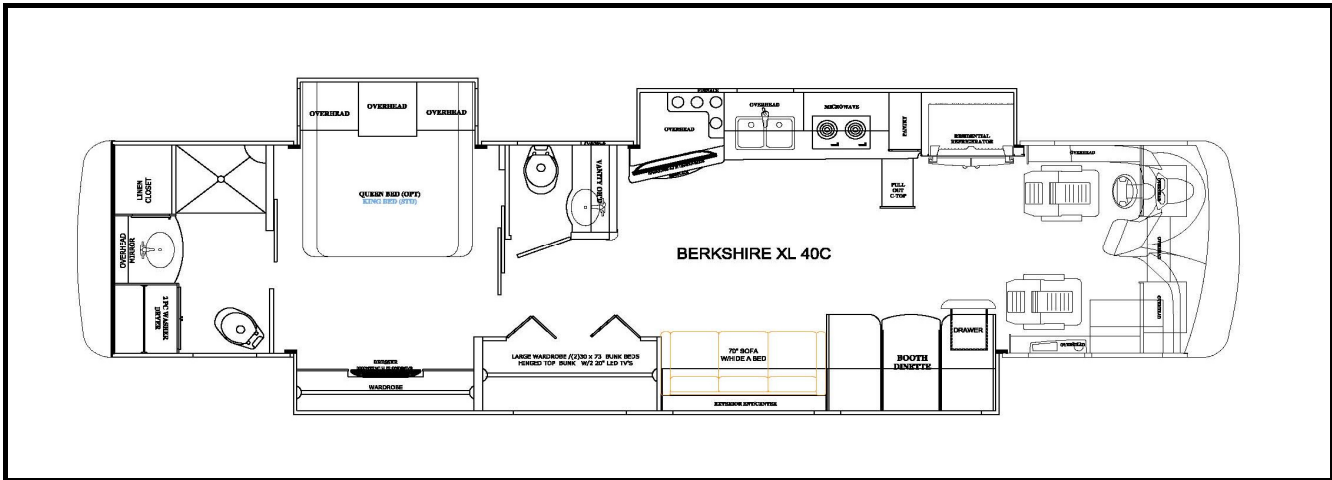

**Forest River Diesel
2020 Berkshire XL
40C**

Notes:

1) Complete hose kit number is 70044

Item, Length	Description / Location	Qty	Color	Part Number
Kit	(Items listed below)	1		8078C & 8078D
Pump	6-Function, 2 rooms, Jacks	1		7731KS
Jacks	12,000 lbs, 16" Stroke	4		7214
Control Panel	Located to the left of the drivers seat	1		2730SBT
Main Harness	Connects pump and Control Panel	1		6168-50
Sync Cylinder	Mounting between frame rails for Slide3	1		7903
Hose, 30'	Pump to Jack, DS Front Top	1	Brown	2527
Hose, 30'	Pump to Jack, DS Front Bottom	1	Brown Stripe	2527
Hose, 32'	Pump to Jack, PS Front Top	1	White	2482
Hose, 10'	DS Front Bottom, PS Front Bottom	1	Brn Strp/Whi Strp	2465
Hose, 10'	Pump to Jack, PS Rear Top	1	Yellow	2465
Hose, 10'	Pump to Jack, PS Rear Bottom	1	Yellow/Stripe	2465
Hose, 12'	Pump to Jack, DS Rear Top	1	Orange	2467
Hose, 12'	Pump to Jack, DS Rear Bottom	1	Orange Stripe	2467
Slide Room 1	24" Above Floor(EQ)	1		70040
Hose, 28'	Pump to Room 1	2	Green	2535
Slide Room 2	Equalizer Electric	1		70006
Slide Room 3	24" Above Floor(EQ)	1		70041
Hose, 26'	Pump to Sync Cylinder	2	Purple	3018
Hose, 16'	Sync Cyl to Front Slide Cylinder	2	Purple-2 Stickers	2471
Hose, 16'	Sync Cyl to Rear Slide Cylinder	2	Purple-2 Stickers	2471

Revisions