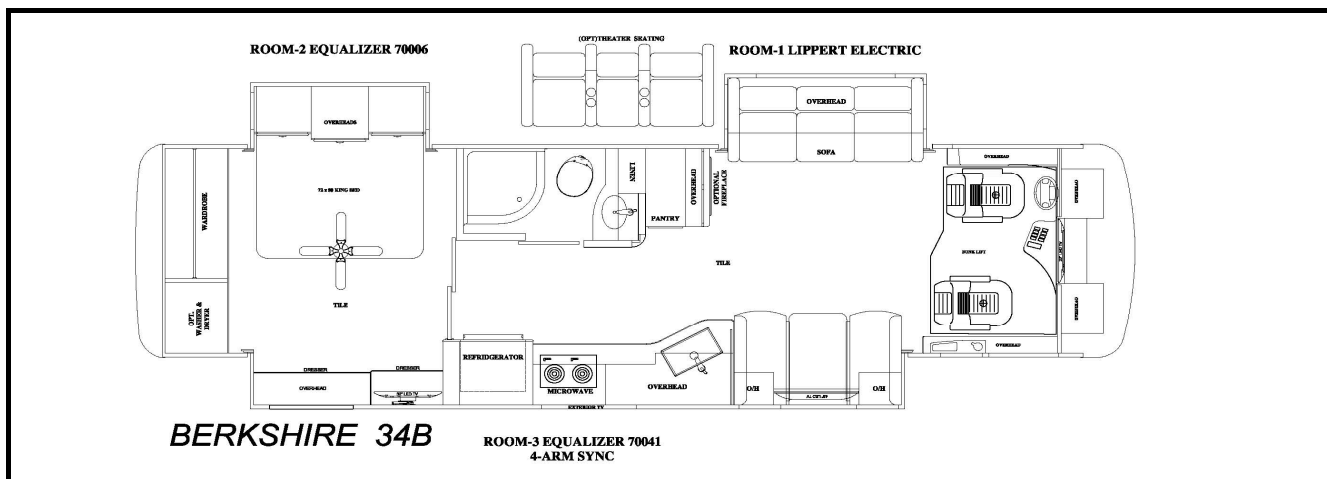

**Forest River Diesel
2022 Berkshire
34B**

Notes:

1) Complete hose kit number is 70265
2) Orange and Yellow hoses increased by 4' on 6/8/20
3) Sync cylinder changed to double divider and hose kit updated on 10/2/20

Item, Length	Description / Location	Qty	Color	Part Number
Kit	(Items listed below)	1		8848E & 8848F
Pump	5-Function, 1 Room, Jacks	1		7611KS
Jacks	12,000 lbs, 16" Stroke	4		7214
Control Panel	Located to the left of the drivers seat	1		2730SBT
Main Harness	Connects pump and Control Panel	1		6168-45
Double Divider	Mounting between same rails for slide 3	1		7495FR
Hose, 26'	Pump to Jack, DS Front Top	1	Brown	3018
Hose, 10'	DS Front Jack Bottom, PS Front Jack Bottom	1	Brn Stp/Whi Stp	2465
Hose, 28'	Pump to Jack, PS Front Top	1	White	2535
Hose, 28'	Pump to Jack, DS Front Bottom	1	Brown Stripe	2535
Hose, 10'	Pump to Jack, DS Rear Top	1	Orange	2465
Hose, 12'	Pump to Jack, DS Rear Bottom	1	Orange Stripe	2467
Hose, 12'	Pump to Jack, PS Rear Top	1	Yellow	2467
Hose, 14'	Pump to Jack, PS Rear Bottom	1	Yellow/Stripe	2469
Slide Room 1	Lippert Electric	1		
Slide Room 2	Equalizer Electric	1		70006
Slide Room 3	EQ 24" Above Floor	1		70041
	Room mount brackets	4		2380
Hose, 26'	Pump to Flow Divider	2	Green	3018
Hose, 12'	Flow Divider to Front Slide Cylinder	2	Green-2 Stickers	2467
Hose, 12'	Flow Divider to Rear Slide Cylinder	2	Green-2 Stickers	2467

Revisions