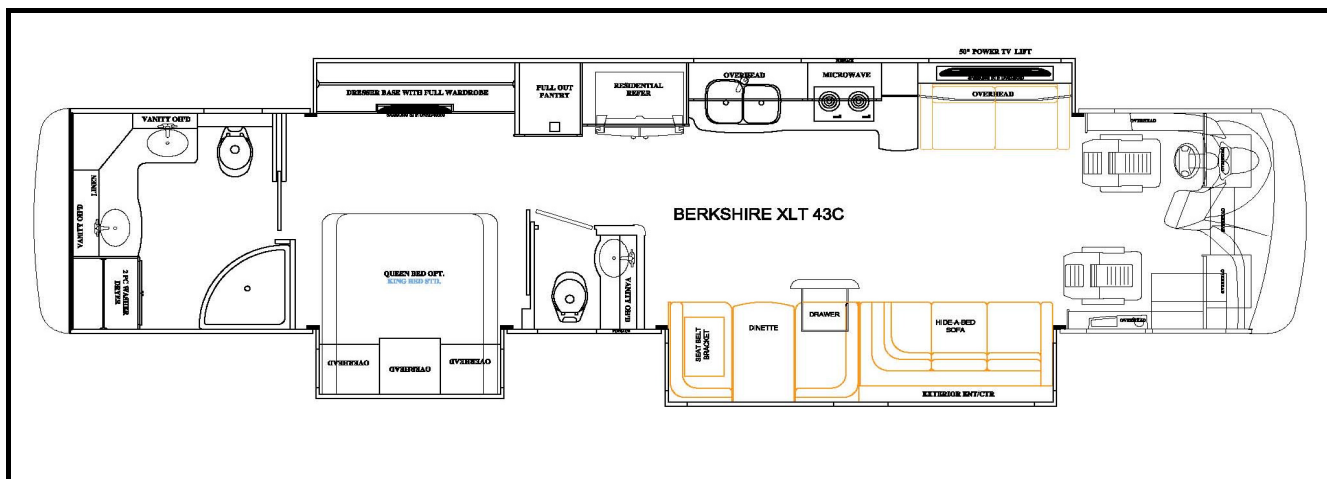

**Forest River Diesel
2021 Berkshire XLT
43C**

Notes:

1) Complete hose kit number is 70045

Item, Length	Description / Location	Qty	Color	Part Number
Kit	(Items listed below)	1		8079E & 8079F
Pump	6-Function, 2 rooms, Jacks	1		7731KS
Jacks(Front)	12,000 lbs, 16" Stroke	2		7214
Jacks(Rear)	17,500 lbs, 18" Stroke	2		7134
Control Panel	Located to the left of the drivers seat	1		2730SBT
Main Harness	Connects pump and Control Panel	1		6168-20
Sync Cylinder	Mounting between frame rails for Slide 1	1		7903
Hose, 4'	Pump to Jack, DS Front Top	1	Brown	2459
Hose, 4'	Pump to Jack, DS Front Bottom	1	Brown Stripe	2459
Hose, 8'	Pump to Jack, PS Front Top	1	White	2463
Hose, 8'	Pump to Jack, PS Front Bottom	1	White Stripe	2463
Hose, 32'	Pump to Jack, PS Rear Top	1	Yellow	2482
Hose, 10'	DS Rear Bottom, PS Rear Bottom	1	Yel Strp/Ora Strp	2465
Hose, 30'	Pump to Jack, DS Rear Top	1	Orange	2527
Hose, 30'	Pump to Jack, DS Rear Bottom	1	Orange Stripe	2527
Slide Room 1	24" Above Floor(EQ)	1		70043
Hose, 24'	Pump to Sync Cyl	2	Green	2478
Hose, 18'	Sync Cyl to Front Slide Cylinder	2	Green-2 Sticker	2473
Hose, 18'	Sync Cyl to Rear Slide Cylinder	2	Green-2 Sticker	2473
Slide Room 2	Equalizer Electric	1		70006
Slide Room 3	32" Flush Floor(EQ)	1		70058A
Hose, 18'	Pump to Room 3	2	Purple	2473

Revisions