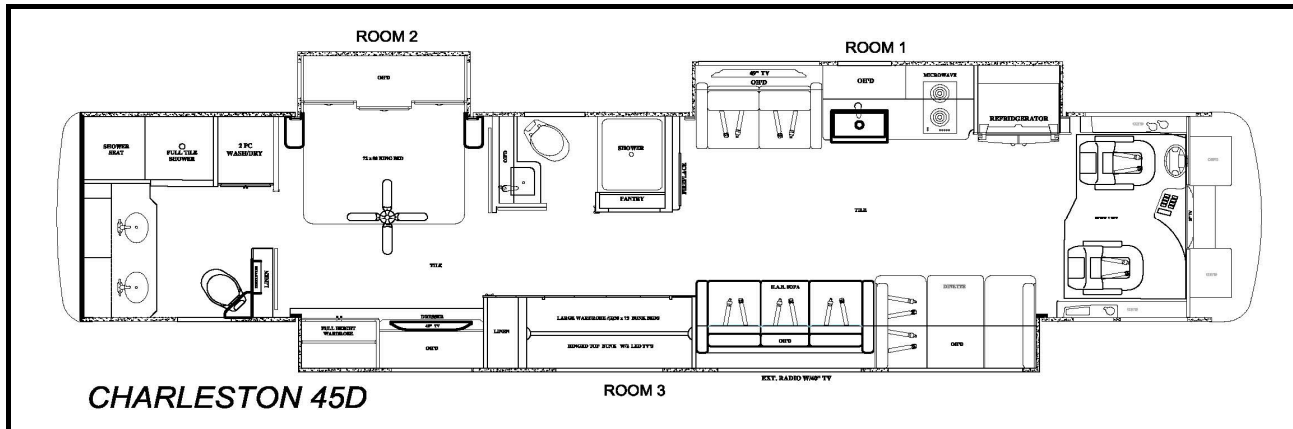

**Forest River Diesel
2023 Charleston
45D**

Notes:

1) Changed slide one from 70359 to 70382 and added divider kits for slide one and three for MY 2023

Item, Length	Description / Location	Qty	Color	Part Number
Kit	(Items listed below)	1		8982C & 8982D
Pump	6-Function, 2 rooms, Jacks	1		7731KS
Jacks(Front)	12,000 lbs, 16" Stroke	2		7214
Jacks(Rear)	17,500 lbs, 18" Stroke	2		7134
Control Panel	Located to the left of the drivers seat	1		2730SBT
Main Harness	Connects pump and Control Panel	1		6168-20
Double Divider	Mounted between frame rails for slide 1 & 3	2		7495FR
Hose Kit	Complete set of hoses	1		70360
Hose, 4'	Pump to Jack, DS Front Top	1	Brown	2459
Hose, 4'	Pump to Jack, DS Front Bottom	1	Brown Stripe	2459
Hose, 10'	Pump to Jack, PS Front Top	1	White	2465
Hose, 10'	Pump to Jack, PS Front Bottom	1	White Stripe	2465
Hose, 32'	Pump to Jack, PS Rear Top	1	Yellow	2482
Hose, 10'	DS Rear Bottom, PS Rear Bottom	1	Yel Strp/Ora Strp	2465
Hose, 28'	Pump to Jack, DS Rear Top	1	Orange	2535
Hose, 30'	Pump to Jack, DS Rear Bottom	1	Orange Stripe	2527
Slide Room 1	24" Above Floor(EQ)	1		70382
	Room mount brackets	3		2380
Hose, 16'	Pump to Slide 1 Double Divider	2	Green	2471
Hose, 14'	Divider to Front Slide Cyl	2	Green	2469
Hose, 14'	Divider to Rear Slide Cyl	2	Green	2469
Slide Room 2	Equalizer Electric	1		70006
Slide Room 3	24" Above Floor(EQ)	1		70043
	Room mount brackets	6		2380
Hose, 16'	Pump to Room 3 Double Divider	2	Purple	2471
Hose, 16'	Divider to Front Slide Cyl	2	Purple	2471
Hose, 16'	Divider to Rear Slide Cyl	2	Purple	2471

Revisions