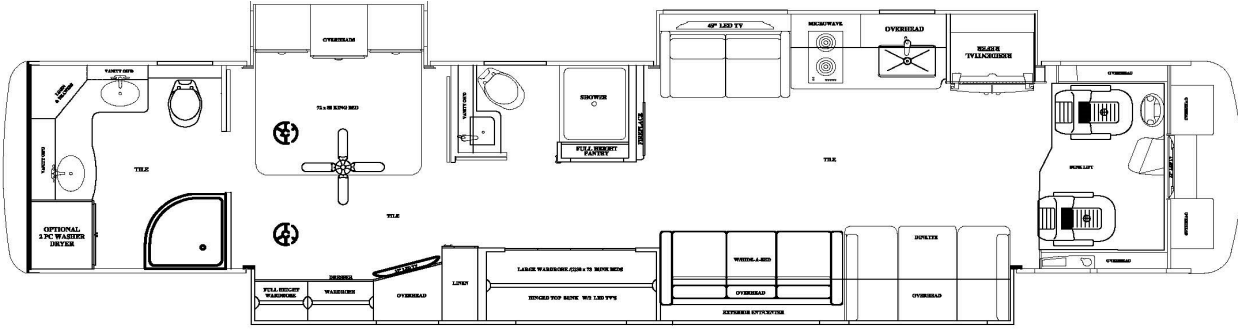

**Forest River Diesel
2020 Berkshire XLT
45CA**

BERKSHIRE XLT 45CA

Notes:

1) Complete hose kit number is 70235

Item, Length	Description / Location	Qty	Color	Part Number
Kit	(Items listed below)	1		8830C & 8830D
Pump	6-Function, 2 rooms, Jacks	1		7731KS
Jacks(Front)	12,000 lbs, 16" Stroke	2		7214
Jacks(Rear)	17,500 lbs, 18" Stroke	2		7134
Control Panel	Located to the left of the drivers seat	1		2730SBT
Main Harness	Connects pump and Control Panel	1		6168-20
Sync Cylinder	Mounted between frame rails for slide 3	1		7903
Hose, 4'	Pump to Jack, DS Front Top	1	Brown	2459
Hose, 4'	Pump to Jack, DS Front Bottom	1	Brown Stripe	2459
Hose, 8'	Pump to Jack, PS Front Top	1	White	2463
Hose, 8'	Pump to Jack, PS Front Bottom	1	White Stripe	2463
Hose, 34'	Pump to Jack, PS Rear Top	1	Yellow	2484
Hose, 10'	DS Rear Bottom, PS Rear Bottom	1	Yel Strp/Ora Strp	2465
Hose, 32'	Pump to Jack, DS Rear Top	1	Orange	2482
Hose, 32'	Pump to Jack, DS Rear Bottom	1	Orange Stripe	2482
Slide Room 1	24" Above Floor(EQ)	1		70236
Hose, 18'	Pump to Room 1	2	Green	2473
Slide Room 2	Equalizer Electric	1		70006
Slide Room 3	24" Above Floor(EQ)	1		70043
Hose, 24'	Pump to Sync Cyl	2	Purple	2478
Hose, 18'	Sync Cyl to Front Slide Cyl	2	Purple	2473
Hose, 18'	Sync Cyl to Rear Slide Cyl	2	Purple	2473

Revisions