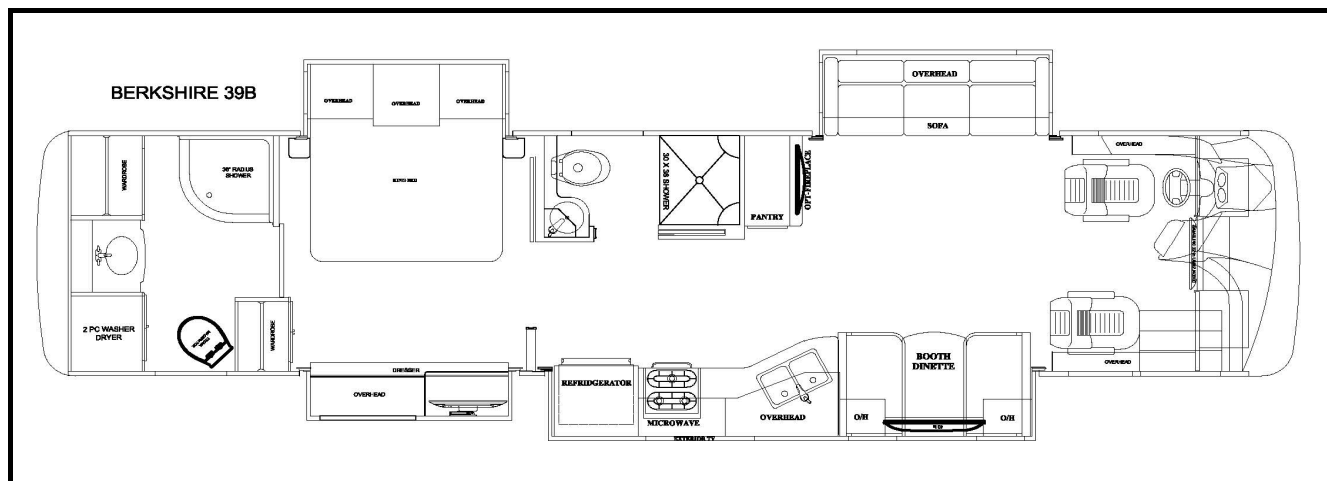

**Forest River Diesel
2020 Berkshire
39B**

Notes:

1) Complete hose kit number is 70159

Item, Length	Description / Location	Qty	Color	Part Number
Kit	(Items listed below)	1		8795C & 8795D
Pump	5-Function, 2 Rooms, Jacks	1		7611KS
Jacks	12,000 lbs, 16" Stroke	4		7214
Control Panel	Located to the left of the drivers seat	1		2730SBT
Main Harness	Connects pump and Control Panel	1		6168-50
Sync Cylinder	Mounting between frame rails for slide 4	1		7903
Hose, 32'	Pump to Jack, DS Front Top	1	Brown	2482
Hose, 32'	Pump to Jack, DS Front Bottom	1	Brown Stripe	2482
Hose, 32'	Pump to Jack, PS Front Top	1	White	2482
Hose, 10'	DS Front Jack Bottom, PS Front Jack Bottom	1	Brn./Whi. Stripe	2465
Hose, 10'	Pump to Jack, PS Rear Top	1	Yellow	2465
Hose, 10'	Pump to Jack, PS Rear Bottom	1	Yellow/Stripe	2465
Hose, 12'	Pump to Jack, DS Rear Top	1	Orange	2467
Hose, 12'	Pump to Jack, DS Rear Bottom	1	Orange Stripe	2467
Slide Room 1	LCI Slimrack	1		
Slide Room 2	Equalizer Electric	1		70006
Slide Room 3	LCI Slimrack	1		
Slide Room 4	24" Above Floor(EQ)	1		70158
Hose, 28'	Pump to Sync Cylinder	2	Green	2535
Hose, 14'	Sync Cyl to Front Slide Cylinder	2	Green-2 Stickers	2469
Hose, 14'	Sync Cyl to Rear Slide Cylinder	2	Green-2 Stickers	2469

Revisions