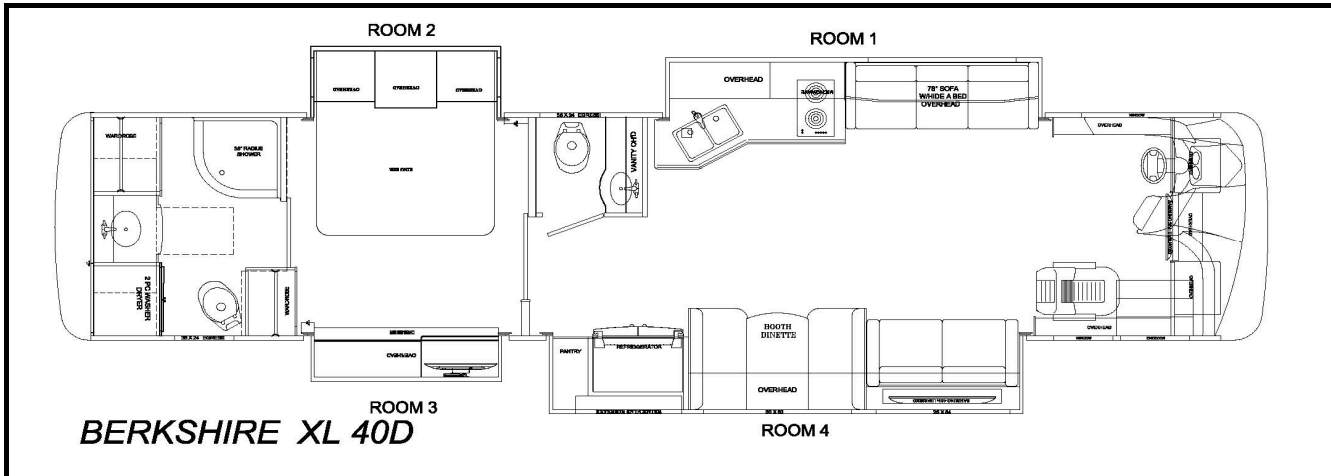

**Forest River Diesel
2022 Berkshire XL
40D**

Notes:

1) Complete hose kit number is 7423A
2) Pump location changes for 2021
3) Room 4 was 7993A and added additional slave arms. (70328)

Item, Length	Description / Location	Qty	Color	Part Number
Kit	(Items listed below)	1		8431G & 8431H
Pump	6-Function, 1 Room, Jacks	1		7731KS
Jacks	12,000 lbs, 16" Stroke	4		7214
Control Panel	Located to the left of the drivers seat	1		2730SBT
Main Harness	Connects pump and Control Panel	1		6168-50
Hose, 34'	Pump to Jack, DS Front Top	1	Brown	2484
Hose, 36'	Pump to Jack, DS Front Bottom	1	Brown Stripe	2486
Hose, 36'	Pump to Jack, PS Front Top	1	White	2486
Hose, 10'	DS Front Jack Bottom, PS Front Jack Bottom	1	Brn Strp/Whi Strp	2465
Hose, 12'	Pump to Jack, PS Rear Top	1	Yellow	2467
Hose, 14'	Pump to Jack, PS Rear Bottom	1	Yellow/Stripe	2469
Hose, 10'	Pump to Jack, DS Rear Top	1	Orange	2465
Hose, 12'	Pump to Jack, DS Rear Bottom	1	Orange Stripe	2467
Slide Room 1	EQ 24" Above Floor	1		70040
	Room mount brackets	3		2380
Hose, 30'	Pump to Slide 1	2	Green	2527
Slide Room 2	Equalizer Electric	1		70006
Slide Room 3	Lippert Electric	1		
Slide Room 4	EQ 32" Flush Floor	1		70058A / 70328
	Room mount brackets	5		2377
Hose, 30'	Pump to Slide 4	2	Purple	2527

Revisions