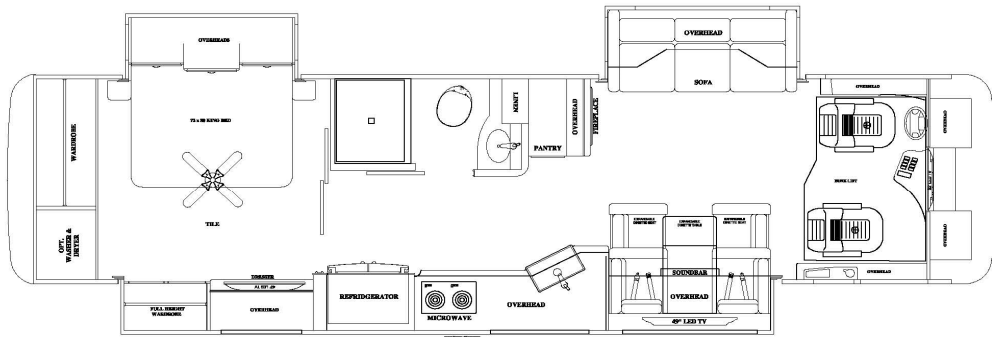

**Revisions**

**Forest River Diesel  
2022 Charleston  
36A**

**CHARLESTON 36A**

**Notes:**

Item, Length	Description / Location	Qty	Color	Part Number
Kit	(Items listed below)	1		8857A & 8857B
Pump	5-Function, 1 Room, Jacks	1		7611KS
Jacks	12,000 lbs, 16" Stroke	4		7214
Control Panel	Located to the left of the drivers seat	1		2730SBT
Main Harness	Connects pump, controller, and touch pad	1		6168-45
Sync Cylinder	Mounting between frame rails for slide 1	1		7903
Hose Kit	Complete set of hoses	1		70280
Hose, 10'	DS Front Jack Bottom, PS Front Jack Bottom	1	Brn./Whi. Stripe	2465
Hose, 28'	Pump to Jack, DS Front Top	1	Brown	2535
Hose, 30'	Pump to Jack, DS Front Bottom	1	Brown Stripe	2527
Hose, 24'	Pump to Jack, PS Front Top	1	White	2478
Hose, 6'	Pump to Jack, PS Rear Top	1	Yellow	2461
Hose, 8'	Pump to Jack, PS Rear Bottom	1	Yellow Stripe	2463
Hose, 8'	Pump to Jack, DS Rear Top	1	Orange	2463
Hose, 10'	Pump to Jack, DS Rear Bottom	1	Orange Stripe	2465
Slide Room 1	LCI Slim-rack	1		
Slide Room 2	Equalizer Electric	1		70006
Slide Room 3	EQ 24" Above Floor Five Arm	1		70279
	Room mount brackets	5		2380
Hose, 16'	Pump to Sync. Cylinder	2	Green	2471
Hose, 16'	Sync Cyl to Front Slide Cylinder	2	Green	2471
Hose, 16'	Sync Cyl to Rear Slide Cylinder	2	Green	2471