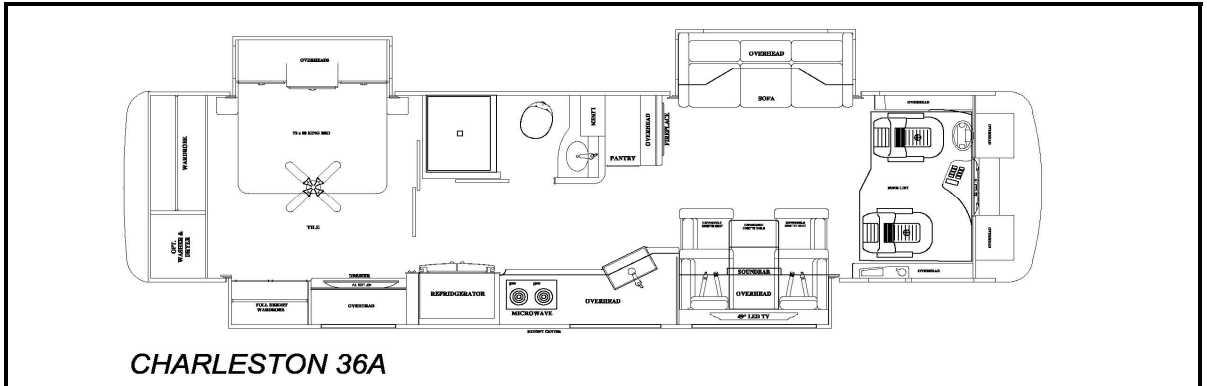

**Forest River Diesel
2021 Charleston
36A**

CHARLESTON 36A

Notes:

Item, Length	Description / Location	Qty	Color	Part Number
Kit	(Items listed below)	1		8857A & 8757B
Pump	5-Function, 1 Room, Jacks	1		7611KS
Jacks	12,000 lbs, 16" Stroke	4		7214
Control Panel	Located to the left of the drivers seat	1		2730SBT
Main Harness	Connects pump, controller, and touch pad	1		6168-45
Sync Cylinder	Mounting between frame rails for slide 1	1		7903
Hose Kit	Complete set of hoses	1		70280
Hose, 10'	DS Front Jack Bottom, PS Front Jack Bottom	1	Brn./Whi. Stripe	2465
Hose, 34'	Pump to Jack, DS Front Top	1	Brown	2484
Hose, 34'	Pump to Jack, DS Front Bottom	1	Brown Stripe	2484
Hose, 34'	Pump to Jack, PS Front Top	1	White	2484
Hose, 14'	Pump to Jack, PS Rear Top	1	Yellow	2469
Hose, 14'	Pump to Jack, PS Rear Bottom	1	Yellow Stripe	2469
Hose, 16'	Pump to Jack, DS Rear Top	1	Orange	2471
Hose, 16'	Pump to Jack, DS Rear Bottom	1	Orange Stripe	2471
Hose, 28'	Pump to Sync. Cylinder	2	Green	2535
Slide Room 1	LCI Slim-rack	1		
Slide Room 2	Equalizer Electric	1		70006
Slide Room 3	EQ 24" Above Floor Five Arm	1		70279
Hose, 18'	Sync Cyl to Front Slide Cylinder	2	Green	2473
Hose, 18'	Sync Cyl to Rear Slide Cylinder	2	Green	2473
Slide Room 4				

Revisions