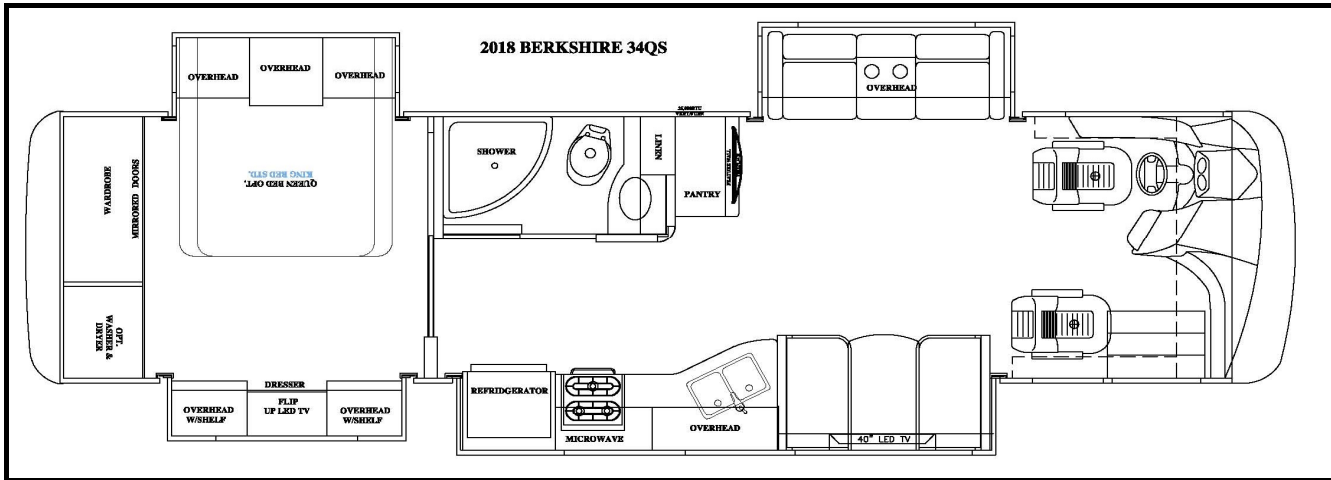

**Forest River Diesel
2020 Berkshire
34QS**

Notes:

1) Complete hose kit number is 70063

Item, Length	Description / Location	Qty	Color	Part Number
Kit	(Items listed below)	1		8203C & 8203D
Pump	5-Function, 1 Room, Jacks	1		7611KS
Jacks	12,000 lbs, 16" Stroke	4		7214
Control Panel	Located to the left of the drivers seat	1		2730SBT
Main Harness	Connects pump and Control Panel	1		6168-45
Hose, 32'	Pump to Jack, DS Front Top	1	Brown	2482
Hose, 10'	DS Front Jack Bottom, PS Front Jack Bottom	1	Brn Strp/Whi Strp	2465
Hose, 28'	Pump to Jack, PS Front Top	1	White	2535
Hose, 28'	Pump to Jack, PS Front Bottom	1	White Stripe	2535
Hose, 10'	Pump to Jack, PS Rear Top	1	Yellow	2465
Hose, 10'	Pump to Jack, PS Rear Bottom	1	Yellow/Stripe	2465
Hose, 12'	Pump to Jack, DS Rear Top	1	Orange	2467
Hose, 12'	Pump to Jack, DS Rear Bottom	1	Orange Stripe	2467
Slide Room 1	Lippert Electric	1		
Slide Room 2	Equalizer Electric	1		70006
Slide Room 3	Lippert Electric	1		
Slide Room 4	EQ 24" Above Floor	1		70062
Hose, 28'	Pump to Slide 4	2	Green	2535

Revisions