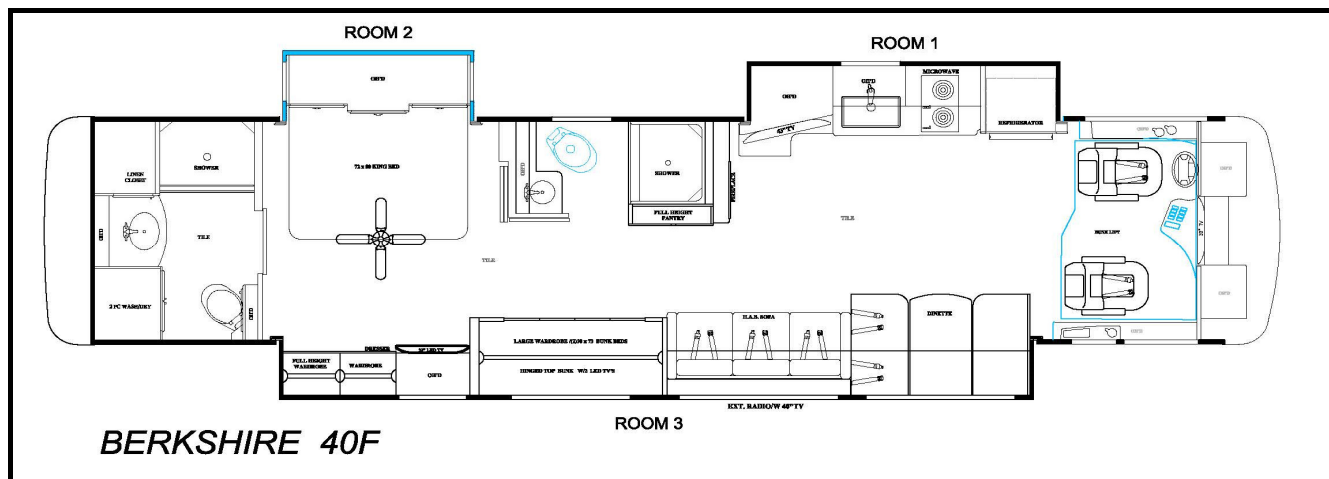

**Forest River Diesel
2022 Berkshire
40F**

Notes:

1) Complete hose kit number is 70044A

Item, Length	Description / Location	Qty	Color	Part Number
Kit	(Items listed below)	1		8816E & 8816F
Pump	6-Function, 2 rooms, Jacks	1		7731KS
Jacks	12,000 lbs, 16" Stroke	4		7214
Control Panel	Located to the left of the drivers seat	1		2730SBT
Main Harness	Connects pump and Control Panel	1		6168-50
Sync Cylinder	Mounting between frame rails for Slide3	1		7903
Hose, 34'	Pump to Jack, DS Front Top	1	Brown	2484
Hose, 36'	Pump to Jack, DS Front Bottom	1	Brown Stripe	2486
Hose, 36'	Pump to Jack, PS Front Top	1	White	2486
Hose, 10'	DS Front Bottom, PS Front Bottom	1	Brn Strp/Whi Strp	2465
Hose, 12'	Pump to Jack, PS Rear Top	1	Yellow	2467
Hose, 14'	Pump to Jack, PS Rear Bottom	1	Yellow/Stripe	2469
Hose, 10'	Pump to Jack, DS Rear Top	1	Orange	2465
Hose, 12'	Pump to Jack, DS Rear Bottom	1	Orange Stripe	2467
Slide Room 1	24" Above Floor(EQ)	1		70005
	Room mount brackets	3		2380
Hose, 28'	Pump to Room 1	2	Green	2535
Slide Room 2	Equalizer Electric	1		70006
Slide Room 3	24" Above Floor(EQ)	1		70041
	Room mount brackets	4		2380
Hose, 24'	Pump to Sync Cylinder	2	Purple	2478
Hose, 14'	Sync Cyl to Front Slide Cylinder	2	Purple-2 Stickers	2469
Hose, 14'	Sync Cyl to Rear Slide Cylinder	2	Purple-2 Stickers	2469

Revisions