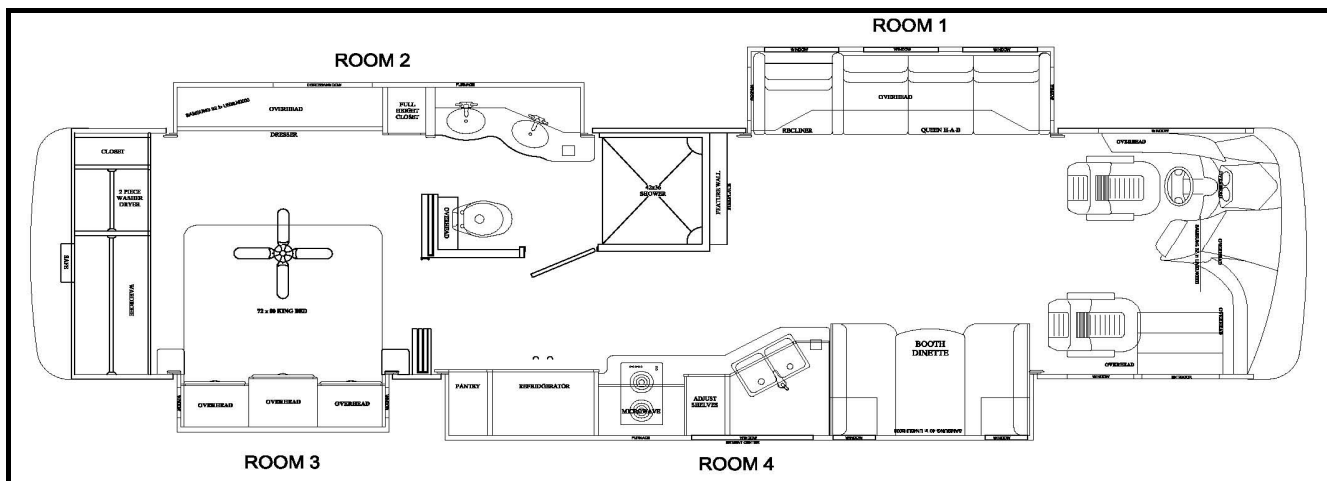

**Forest River Diesel
2023 Berkshire XL
37A**

Notes:

1) Pump location changes for 2021
2) Pump location changes for 2023

Item, Length	Description / Location	Qty	Color	Part Number
Kit	(Items listed below)	1		8628E & 8628F
Pump	6-Function, 2 Rooms, Jacks	1		7731KS
Jacks	12,000 lbs, 16" Stroke	4		7214
Control Panel	Located to the left of the drivers seat	1		2730SBT
Main Harness	Connects pump and Control Panel	1		6168-50
Sync Cylinder	Mounting between frame rails for slide 4	1		7903
Hose Kit	Complete set of hoses	1		70088B
Hose, 28'	Pump to Jack, DS Front Top	1	Brown	2535
Hose, 30'	Pump to Jack, DS Front Bottom	1	Brown Stripe	2527
Hose, 26'	Pump to Jack, PS Front Top	1	White	3018
Hose, 10'	DS Front Jack Bottom, PS Front Jack Bottom	1	Brn./Whi. Stripe	2465
Hose, 6'	Pump to Jack, PS Rear Top	1	Yellow	2461
Hose, 8'	Pump to Jack, PS Rear Bottom	1	Yellow/Stripe	2463
Hose, 8'	Pump to Jack, DS Rear Top	1	Orange	2463
Hose, 10'	Pump to Jack, DS Rear Bottom	1	Orange Stripe	2465
Slide Room 1	32" Flush Floor(EQ)	1		7258A
Hose, 26'	Pump to Room 1	2	Green	3018
	Room mount brackets	3		2377
Slide Room 2	Power Gear Slim Rack	1		
Slide Room 3	Equalizer Electric	1		7343
Slide Room 4	24" Above Floor(EQ)	1		70041
	Room mount brackets	4		2380
Hose, 18'	Pump to Sync Cylinder	2	Purple	2473
Hose, 12'	Sync Cyl to Front Slide Cylinder	2	Purple-2 Stickers	2467
Hose, 12'	Sync Cyl to Rear Slide Cylinder	2	Purple-2 Stickers	2467

Revisions