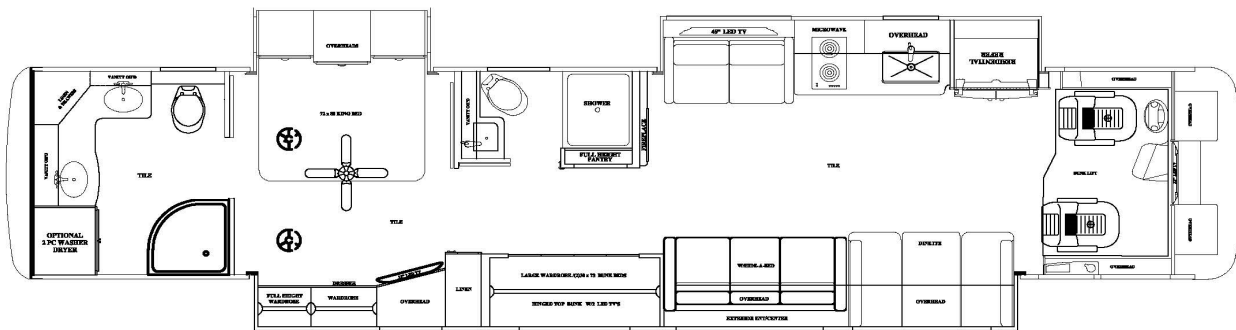

**Forest River Diesel
2022 Berkshire XLT
45CA**

BERKSHIRE XLT 45CA

Notes:

1) Complete hose kit number is 70235
2) Harness was 6168-20 and updated hose lengths 8/3/20

Item, Length	Description / Location	Qty	Color	Part Number
Kit	(Items listed below)	1		8830E & 8830F
Pump	6-Function, 2 rooms, Jacks	1		7731KS
Jacks(Front)	12,000 lbs, 16" Stroke	2		7214
Jacks(Rear)	17,500 lbs, 18" Stroke	2		7134
Control Panel	Located to the left of the drivers seat	1		2730SBT
Main Harness	Connects pump and Control Panel	1		6168-16
Sync Cylinder	Mounted between frame rails for slide 3	1		7903
Hose, 4'	Pump to Jack, DS Front Top	1	Brown	2459
Hose, 4'	Pump to Jack, DS Front Bottom	1	Brown Stripe	2459
Hose, 10'	Pump to Jack, PS Front Top	1	White	2465
Hose, 10'	Pump to Jack, PS Front Bottom	1	White Stripe	2465
Hose, 32'	Pump to Jack, PS Rear Top	1	Yellow	2482
Hose, 10'	DS Rear Bottom, PS Rear Bottom	1	Yel Strp/Ora Strp	2465
Hose, 28'	Pump to Jack, DS Rear Top	1	Orange	2535
Hose, 30'	Pump to Jack, DS Rear Bottom	1	Orange Stripe	2527
Slide Room 1	24" Above Floor(EQ)	1		70236
	Room mount brackets	3		2380
Hose, 10'	Pump to Room 1	2	Green	2465
Slide Room 2	Equalizer Electric	1		70006
Slide Room 3	24" Above Floor(EQ)	1		70043
	Room mount brackets	6		2380
Hose, 16'	Pump to Sync Cyl	2	Purple	2471
Hose, 16'	Sync Cyl to Front Slide Cyl	2	Purple	2471
Hose, 16'	Sync Cyl to Rear Slide Cyl	2	Purple	2471

Revisions