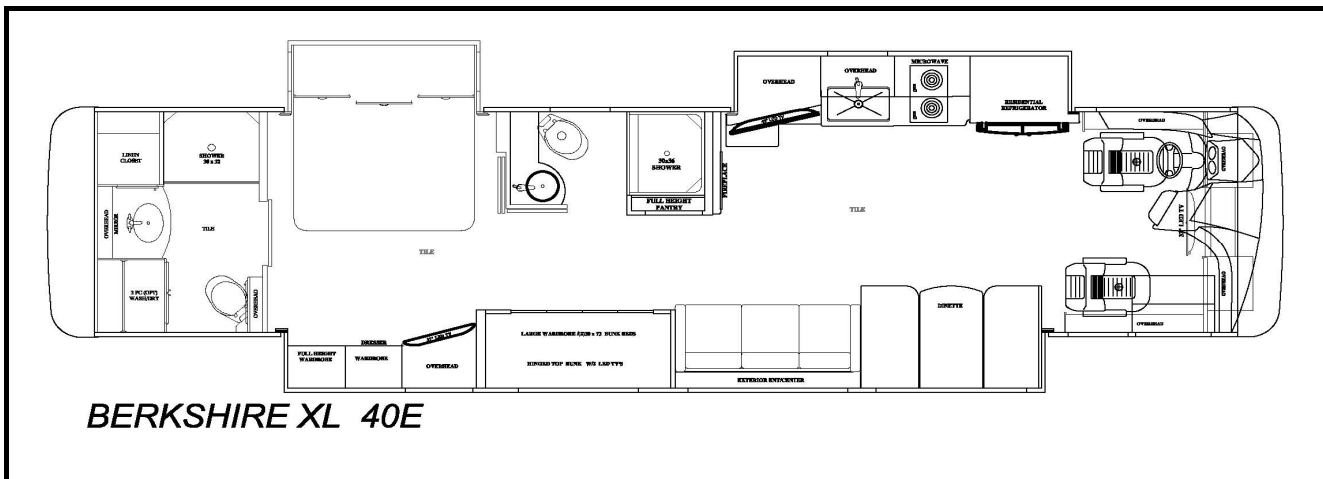

**Forest River Diesel
2023 Berkshire XL
40E**

Notes:

1) Pump location changes for 2021
2) Updated hose lengths on 8/4/20
3) Complete hose kit number changed to 70044B for 2023 model year due to pump location change

Item, Length	Description / Location	Qty	Color	Part Number
Kit	(Items listed below)	1		8816E & 8816F
Pump	6-Function, 2 rooms, Jacks	1		7731KS
Jacks	12,000 lbs, 16" Stroke	4		7214
Control Panel	Located to the left of the drivers seat	1		2730SBT
Main Harness	Connects pump and Control Panel	1		6168-50
Sync Cylinder	Mounting between frame rails for Slide3	1		7903
Hose Kit	Complete set of hoses	1		70044B
Hose, 28'	Pump to Jack, DS Front Top	1	Brown	2535
Hose, 30'	Pump to Jack, DS Front Bottom	1	Brown Stripe	2527
Hose, 24'	Pump to Jack, PS Front Top	1	White	2478
Hose, 10'	DS Front Bottom, PS Front Bottom	1	Brn Strp/Whi Strp	2465
Hose, 6'	Pump to Jack, PS Rear Top	1	Yellow	2461
Hose, 8'	Pump to Jack, PS Rear Bottom	1	Yellow/Stripe	2463
Hose, 8'	Pump to Jack, DS Rear Top	1	Orange	2463
Hose, 10'	Pump to Jack, DS Rear Bottom	1	Orange Stripe	2465
Slide Room 1	24" Above Floor(EQ)	1		70005
	Room mount brackets	3		2380
Hose, 28'	Pump to Room 1	2	Green	2535
Slide Room 2	Equalizer Electric	1		70006
Slide Room 3	24" Above Floor(EQ)	1		70041
	Room mount brackets	4		2380
Hose, 18'	Pump to Sync Cylinder	2	Purple	2473
Hose, 14'	Sync Cyl to Front Slide Cylinder	2	Purple-2 Stickers	2469
Hose, 14'	Sync Cyl to Rear Slide Cylinder	2	Purple-2 Stickers	2469

Revisions