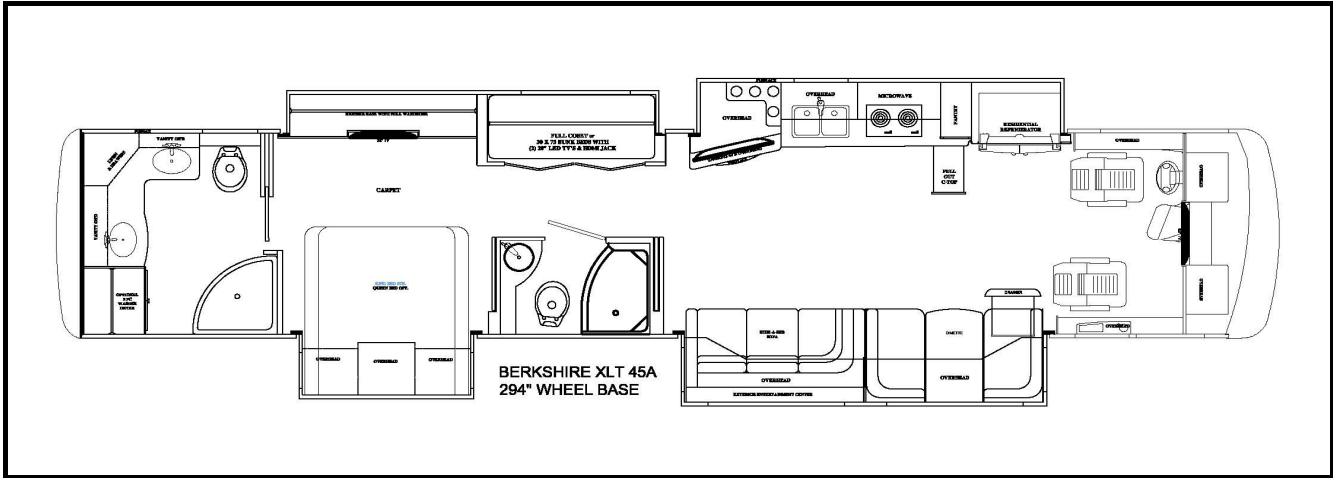

**Forest River Diesel
2022 Berkshire XLT
45A**

1. **Notes:**
   1) Complete hose kit number is 70336
   2) Harness changed from 6168-20 on 8/3/20
   3) New hose kit number on 1/29/21

Item, Length	Description / Location	Qty	Color	Part Number
Kit	(Items listed below)	1		8113E & 8113F
Pump	6-Function, 2 rooms, Jacks	1		7731KS
Jacks(Front)	12,000 lbs, 16" Stroke	2		7214
Jacks(Rear)	17,500 lbs, 18" Stroke	2		7134
Control Panel	Located to the left of the drivers seat	1		2730SBT
Main Harness	Connects pump and Control Panel	1		6168-16
Hose, 4'	Pump to Jack, DS Front Top	1	Brown	2459
Hose, 4'	Pump to Jack, DS Front Bottom	1	Brown Stripe	2459
Hose, 10'	Pump to Jack, PS Front Top	1	White	2465
Hose, 10'	Pump to Jack, PS Front Bottom	1	White Stripe	2465
Hose, 32'	Pump to Jack, PS Rear Top	1	Yellow	2482
Hose, 10'	DS Rear Bottom, PS Rear Bottom	1	Yel Strp/Ora Strp	2465
Hose, 28'	Pump to Jack, DS Rear Top	1	Orange	2535
Hose, 30'	Pump to Jack, DS Rear Bottom	1	Orange Stripe	2527
Slide Room 1	24" Above Floor(EQ)	1		70040
	Room mount brackets	3		2380
Hose, 10'	Pump to Room 1	2	Green	2465
Slide Room 2	Power Gear Electric	1		
Slide Room 3	Equalizer Electric	1		70006
Slide Room 4	32" Flush Floor(EQ)	1		70058A
	Room mount brackets	3		2377
Hose, 12'	Pump to Room 4	2	Purple	2467

Revisions