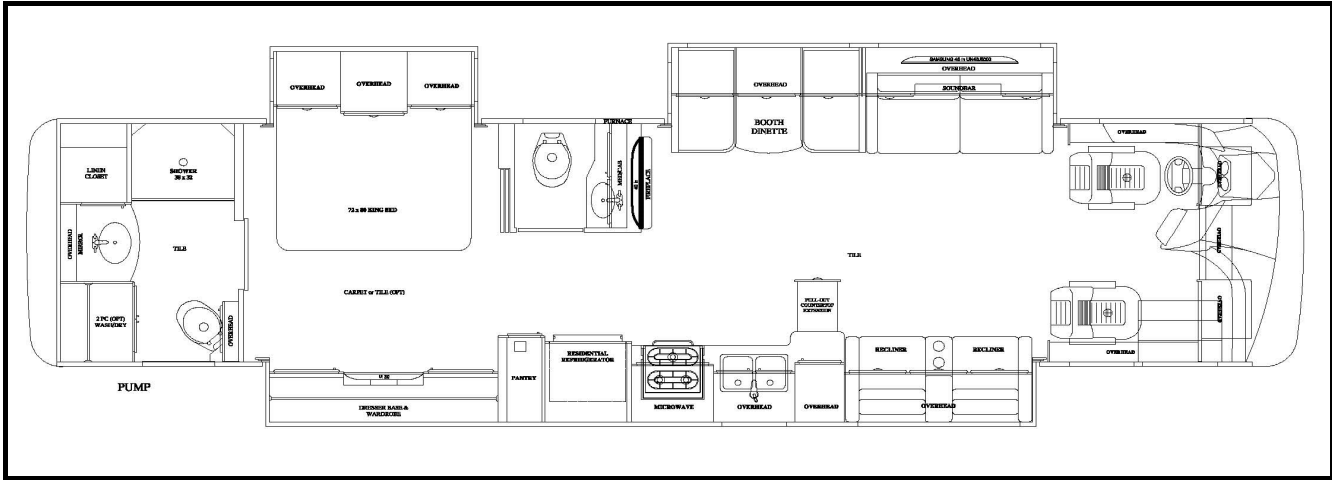

**Forest River Diesel
2020 Berkshire
39A**

Notes:

1) Complete hose kit number is 70044

Item, Length	Description / Location	Qty	Color	Part Number
Kit	(Items listed below)	1		8513C & 8513D
Pump	6-Function, 2 Rooms, Jacks	1		7731KS
Jacks	12,000 lbs, 16" Stroke	4		7214
Control Panel	Located to the left of the drivers seat	1		2730SBT
Main Harness	Connects pump and Control Panel	1		6168-50
Sync Cylinder	Mounting between frame rails for slide 3	1		7903
Hose, 30'	Pump to Jack, DS Front Top	1	Brown	2527
Hose, 30'	Pump to Jack, DS Front Bottom	1	Brown Stripe	2527
Hose, 32'	Pump to Jack, PS Front Top	1	White	2482
Hose, 10'	DS Front Jack Bottom, PS Front Jack Bottom	1	Brn./Whi. Stripe	2465
Hose, 10'	Pump to Jack, PS Rear Top	1	Yellow	2465
Hose, 10'	Pump to Jack, PS Rear Bottom	1	Yellow/Stripe	2465
Hose, 12'	Pump to Jack, DS Rear Top	1	Orange	2467
Hose, 12'	Pump to Jack, DS Rear Bottom	1	Orange Stripe	2467
Slide Room 1	32" Flush Floor(EQ)	1		7293
Hose, 28'	Pump to Room 1	2	Green	2535
Slide Room 2	Equalizer Electric	1		70006
Slide Room 3	24" Above Floor(EQ)	1		70041
Hose, 26'	Pump to Sync Cylinder	2	Purple	3018
Hose, 16'	Sync Cyl to Front Slide Cylinder	2	Purple-2 Stickers	2471
Hose, 16'	Sync Cyl to Rear Slide Cylinder	2	Purple-2 Stickers	2471

Revisions