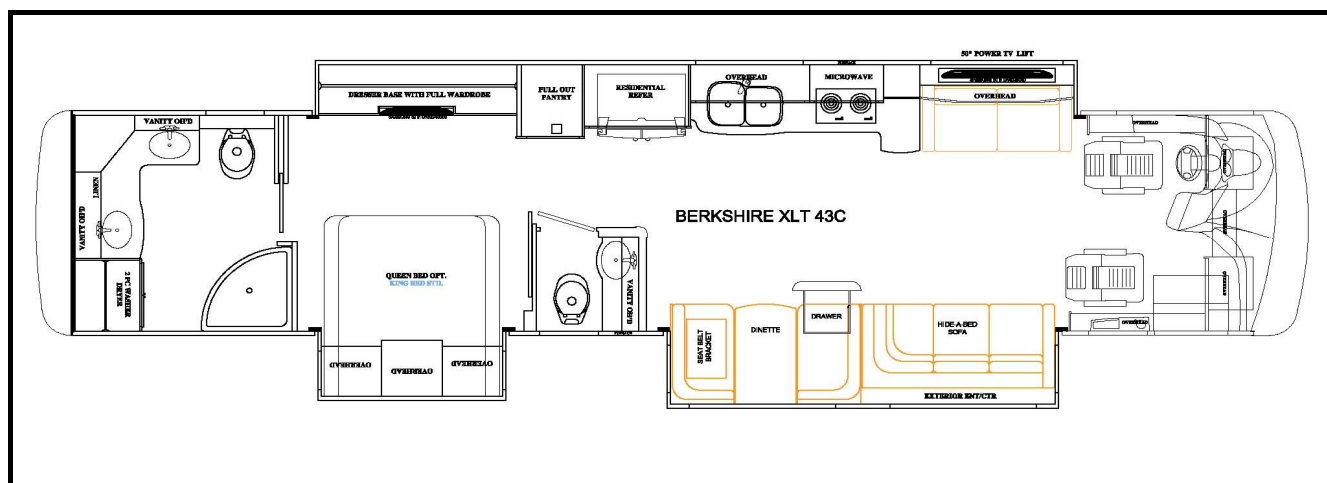

**Forest River Diesel
2020 Berkshire XLT
43C**

Notes:

1) Complete hose kit number is 70045

Item, Length	Description / Location	Qty	Color	Part Number
Kit	(Items listed below)	1		8079C & 8079D
Pump	6-Function, 2 rooms, Jacks	1		7731KS
Jacks(Front)	12,000 lbs, 16" Stroke	2		7214
Jacks(Rear)	17,500 lbs, 18" Stroke	2		7134
Control Panel	Located to the left of the drivers seat	1		2730SBT
Main Harness	Connects pump and Control Panel	1		6168-20
Sync Cylinder	Mounting between frame rails for Slide 1	1		7903
Hose, 4'	Pump to Jack, DS Front Top	1	Brown	2459
Hose, 4'	Pump to Jack, DS Front Bottom	1	Brown Stripe	2459
Hose, 8'	Pump to Jack, PS Front Top	1	White	2463
Hose, 8'	Pump to Jack, PS Front Bottom	1	White Stripe	2463
Hose, 32'	Pump to Jack, PS Rear Top	1	Yellow	2482
Hose, 10'	DS Rear Bottom, PS Rear Bottom	1	Yel Strp/Ora Strp	2465
Hose, 30'	Pump to Jack, DS Rear Top	1	Orange	2527
Hose, 30'	Pump to Jack, DS Rear Bottom	1	Orange Stripe	2527
Slide Room 1	24" Above Floor(EQ)	1		70043
Hose, 24'	Pump to Sync Cyl	2	Green	2478
Hose, 18'	Sync Cyl to Front Slide Cylinder	2	Green-2 Sticker	2473
Hose, 18'	Sync Cyl to Rear Slide Cylinder	2	Green-2 Sticker	2473
Slide Room 2	Equalizer Electric	1		70006
Slide Room 3	32" Flush Floor(EQ)	1		70058
Hose, 18'	Pump to Room 3	2	Purple	2473

Revisions