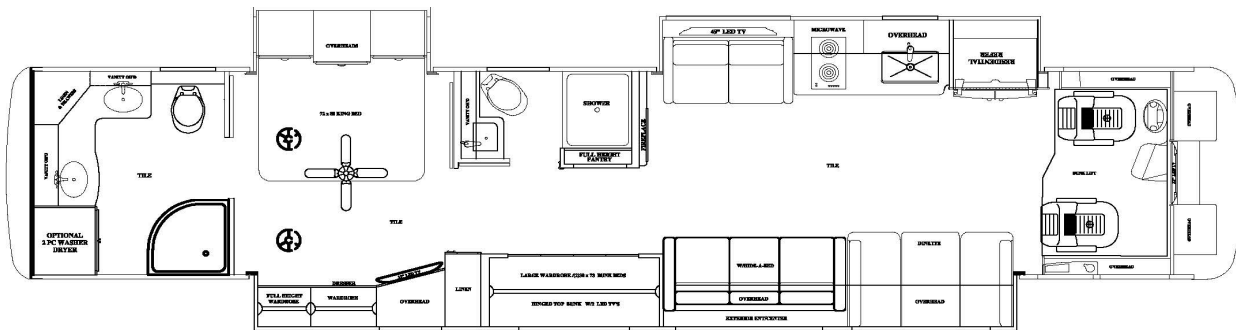

**Forest River Diesel
2021 Berkshire XLT
45CA**

BERKSHIRE XLT 45CA

Notes:

1) Complete hose kit number is 70235

Item, Length	Description / Location	Qty	Color	Part Number
Kit	(Items listed below)	1		8830E & 8830F
Pump	6-Function, 2 rooms, Jacks	1		7731KS
Jacks(Front)	12,000 lbs, 16" Stroke	2		7214
Jacks(Rear)	17,500 lbs, 18" Stroke	2		7134
Control Panel	Located to the left of the drivers seat	1		2730SBT
Main Harness	Connects pump and Control Panel	1		6168-20
Sync Cylinder	Mounted between frame rails for slide 3	1		7903
Hose, 4'	Pump to Jack, DS Front Top	1	Brown	2459
Hose, 4'	Pump to Jack, DS Front Bottom	1	Brown Stripe	2459
Hose, 8'	Pump to Jack, PS Front Top	1	White	2463
Hose, 8'	Pump to Jack, PS Front Bottom	1	White Stripe	2463
Hose, 34'	Pump to Jack, PS Rear Top	1	Yellow	2484
Hose, 10'	DS Rear Bottom, PS Rear Bottom	1	Yel Strp/Ora Strp	2465
Hose, 32'	Pump to Jack, DS Rear Top	1	Orange	2482
Hose, 32'	Pump to Jack, DS Rear Bottom	1	Orange Stripe	2482
Slide Room 1	24" Above Floor(EQ)	1		70236
Hose, 18'	Pump to Room 1	2	Green	2473
Slide Room 2	Equalizer Electric	1		70006
Slide Room 3	24" Above Floor(EQ)	1		70043
Hose, 24'	Pump to Sync Cyl	2	Purple	2478
Hose, 18'	Sync Cyl to Front Slide Cyl	2	Purple	2473
Hose, 18'	Sync Cyl to Rear Slide Cyl	2	Purple	2473

Revisions