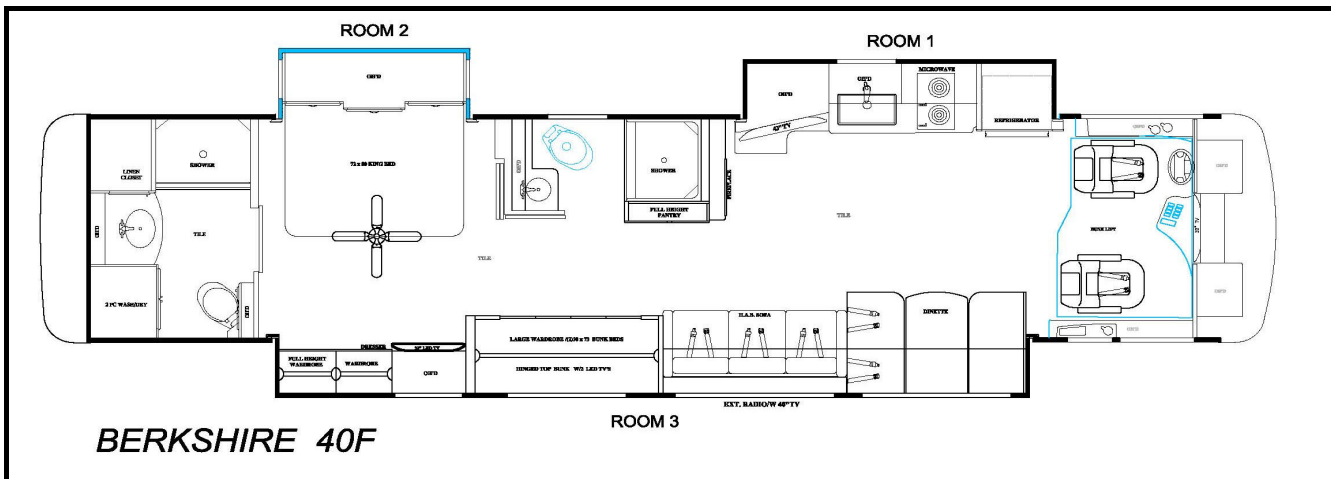

**Forest River Diesel
2023 Berkshire
40F**

Notes:

Item, Length	Description / Location	Qty	Color	Part Number
Kit	(Items listed below)	1		8816E & 8816F
Pump	6-Function, 2 rooms, Jacks	1		7731KS
Jacks	12,000 lbs, 16" Stroke	4		7214
Control Panel	Located to the left of the drivers seat	1		2730SBT
Main Harness	Connects pump and Control Panel	1		6168-50
Sync Cylinder	Mounting between frame rails for Slide3	1		7903
Hose Kit	Complete set of hoses	1		70044A
Hose, 34'	Pump to Jack, DS Front Top	1	Brown	2484
Hose, 36'	Pump to Jack, DS Front Bottom	1	Brown Stripe	2486
Hose, 36'	Pump to Jack, PS Front Top	1	White	2486
Hose, 10'	DS Front Bottom, PS Front Bottom	1	Brn Strp/Whi Strp	2465
Hose, 12'	Pump to Jack, PS Rear Top	1	Yellow	2467
Hose, 14'	Pump to Jack, PS Rear Bottom	1	Yellow/Stripe	2469
Hose, 10'	Pump to Jack, DS Rear Top	1	Orange	2465
Hose, 12'	Pump to Jack, DS Rear Bottom	1	Orange Stripe	2467
Slide Room 1	24" Above Floor(EQ)	1		70005
	Room mount brackets	3		2380
Hose, 28'	Pump to Room 1	2	Green	2535
Slide Room 2	Equalizer Electric	1		70006
Slide Room 3	24" Above Floor(EQ)	1		70041
	Room mount brackets	4		2380
Hose, 24'	Pump to Sync Cylinder	2	Purple	2478
Hose, 14'	Sync Cyl to Front Slide Cylinder	2	Purple-2 Stickers	2469
Hose, 14'	Sync Cyl to Rear Slide Cylinder	2	Purple-2 Stickers	2469

Revisions